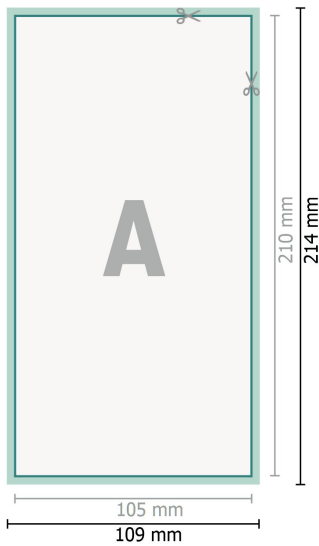

# Wedding cards portrait, DL

2 pages, 300 gsm art print paper

Front side

Reverse side

**Dataformat (incl. 2 mm bleed):**

10,9 x 21,4 cm

**bleed:**

2 mm

**Trimmed size:**

10,5 x 21 cm

**Safety margin:**

4 mm

Maintaining space between the text/information and the edge of the trimmed format prevents undesirable cuts.

**Explanation of symbols**

-  Bleed
-  Reading direction
-  Trimmed size
-  Data format
-  We will cut/perforate your product here

**Please note:**

Allow for trim allowance and safety margin according to instructions.

Arrange background graphics, images or graphics up to the edge of the data format.

Tolerances may occur during production due to cutting, punching and folding processes.