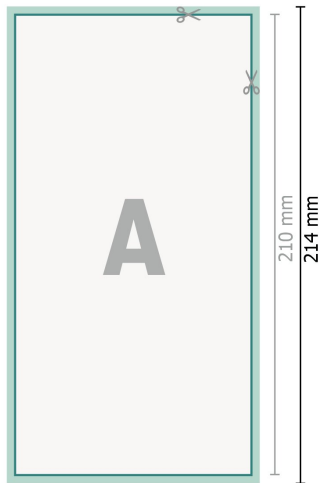

# Wedding cards portrait, DL

2 pages, 300 gsm art print paper

Front side

Reverse side

**Dataformat (incl. 2 mm bleed):**

10,9 x 21,4 cm

**bleed:**

2 mm

**Trimmed size:**

10,5 x 21 cm

**Safety margin:**

4 mm

Maintaining space between the text/information and the edge of the trimmed format prevents undesirable cuts.

**Explanation of symbols**

-  Bleed
-  Reading direction
-  Trimmed size
-  Data format
-  We will cut/perforate your product here

**Please note:**

Allow for trim allowance and safety margin according to instructions.

Arrange background graphics, images or graphics up to the edge of the data format.

Tolerances may occur during production due to cutting, punching and folding processes.