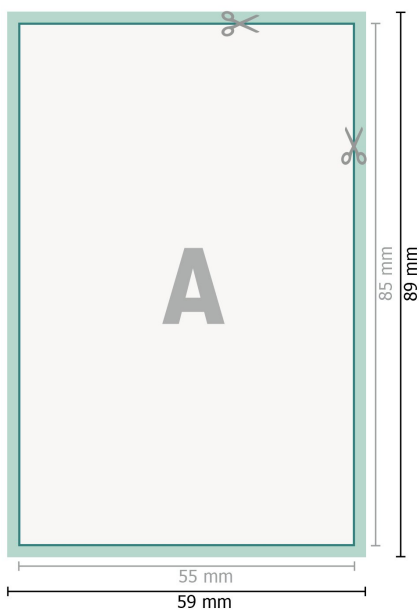

Wedding cards portrait, 5.5 x 8.5 cm

2 pages, 300 gsm art print paper

Front side

Reverse side

Dataformat (incl. 2 mm bleed):

5,9 x 8,9 cm

bleed:

2 mm

Trimmed size:

5,5 x 8,5 cm

Safety margin:

4 mm

Maintaining space between the text/information and the edge of the trimmed format prevents undesirable cuts.

Explanation of symbols

-  Bleed
-  Reading direction
-  Trimmed size
-  Data format
-  We will cut/perforate your product here
-  Creasing/Folding

Please note:

Allow for trim allowance and safety margin according to instructions.

Arrange background graphics, images or graphics up to the edge of the data format.

Tolerances may occur during production due to cutting, punching and folding processes.