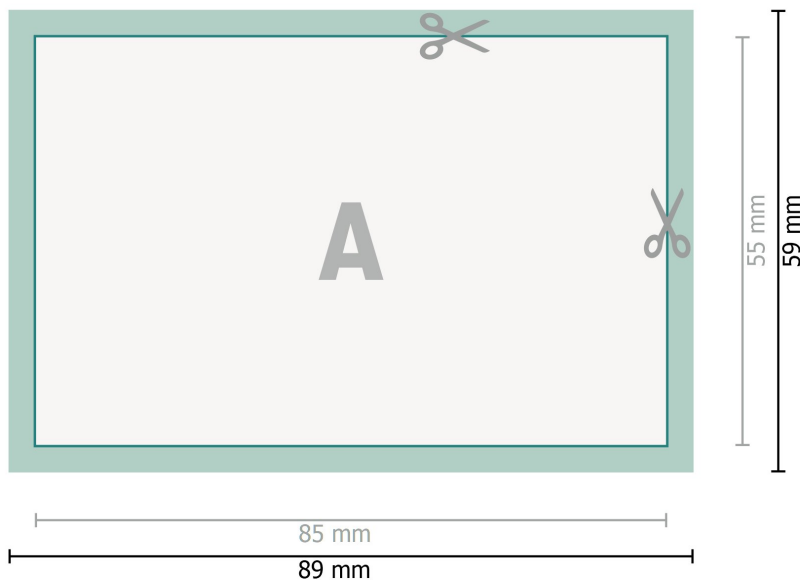

Business Cards, 8.5 x 5.5 cm

Dataformat (incl. 2 mm bleed):
8,9 x 5,9 cm

bleed:
2 mm

Trimmed size:
8,5 x 5,5 cm

Safety margin:
4 mm

Maintaining space between the text/information and the edge of the trimmed format prevents undesirable cuts.

Explanation of symbols

 Bleed

 Reading direction

 Trimmed size

 Data format

Please note:

Allow for trim allowance and safety margin according to instructions.

Arrange background graphics, images or graphics up to the edge of the data format.