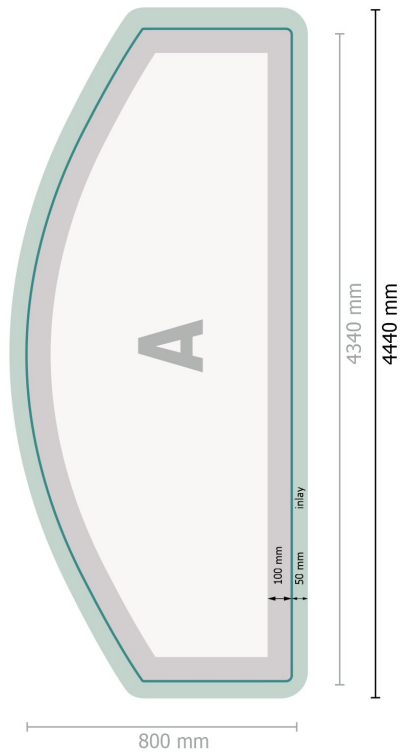

Stretch fabric display, curved, 400 x 230 cm

Dataformat (incl. 50 mm inlay):

444 x 242 cm

Trimmed size:

434 x 232 cm

Product dimensions:

400 x 230 cm

Explanation of symbols

A Reading direction

— Trimmed size

— Data format

 We will cut/perforate your product here

 inlay

Please note:

Allow for trim allowance and safety margin according to instructions.

Arrange background graphics, images or graphics up to the edge of the data format.

Stretch fabric display, curved, 400 x 230 cm

Format view rotated by 90 degrees.

Dataformat (incl. 50 mm inlay):

444 x 242 cm

Trimmed size:

434 x 232 cm

Product dimensions:

400 x 230 cm

Explanation of symbols

A Reading direction

— Trimmed size

— Data format

 We will cut/perforate your product here

 inlay

Please note:

Allow for trim allowance and safety margin according to instructions.