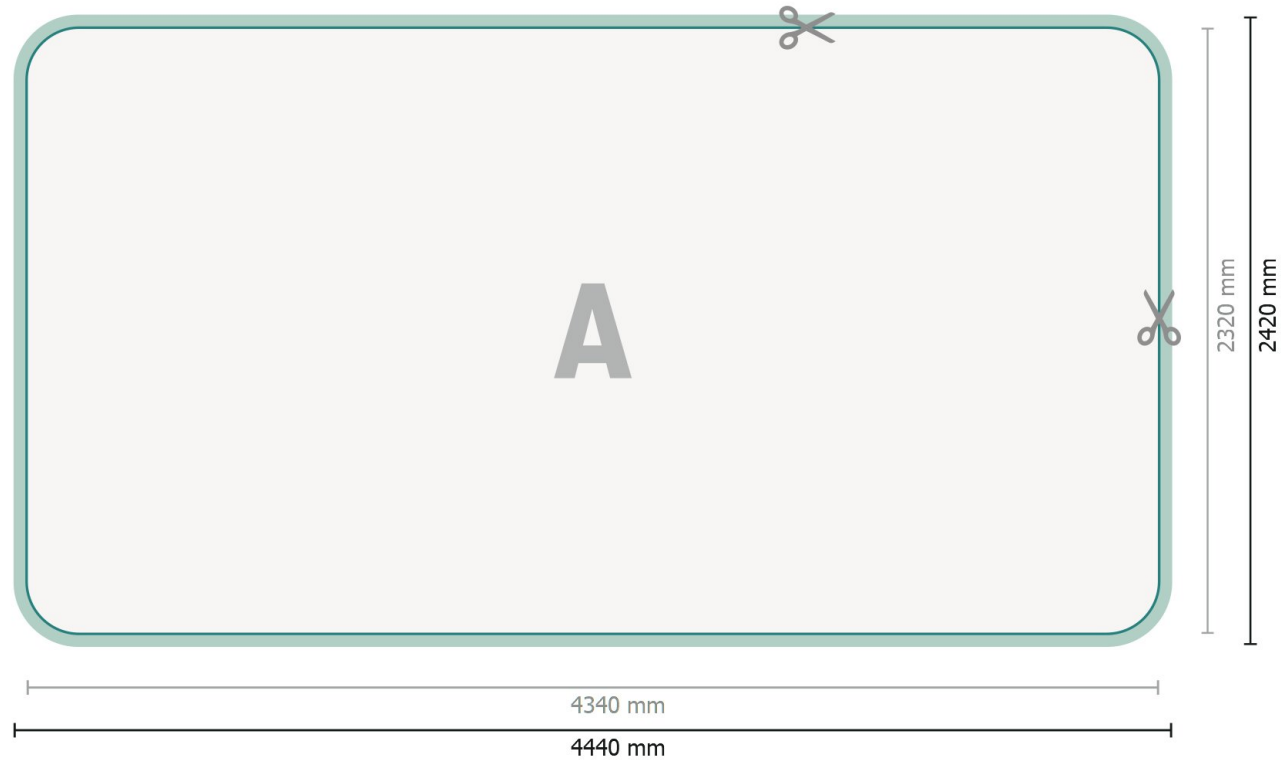

Stretch fabric display, curved, 400 x 230 cm

Dataformat (incl. 50 mm inlay):

444 x 242 cm

Trimmed size:

434 x 232 cm

Product dimensions:

400 x 230 cm

Explanation of symbols

A Reading direction

— Trimmed size

— Data format

 We will cut/perforate your product here

 inlay

Please note:

Allow for trim allowance and safety margin according to instructions.

Arrange background graphics, images or graphics up to the edge of the data format.

Stretch fabric display, curved, 400 x 230 cm

Format view rotated by 90 degrees.

Dataformat (incl. 50 mm inlay):

444 x 242 cm

Trimmed size:

434 x 232 cm

Product dimensions:

400 x 230 cm

Arrange background graphics, images or graphics up to the edge of the data format.

Tolerances may occur during production due to cutting, punching and folding processes.

Printing data: Instructions and templates can be found under the menu item *Printing data* at www.onlineprinters.ie