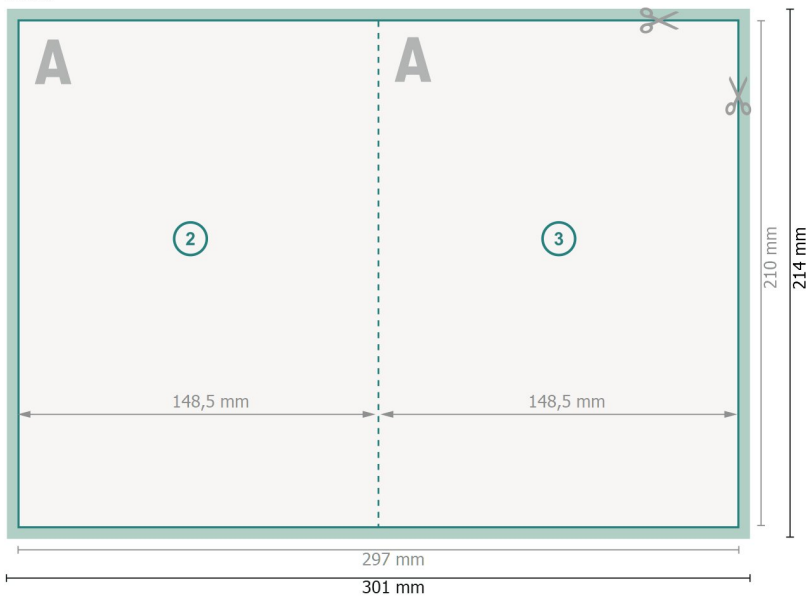

# Folded Cards Portrait, A5

1 fold

Outside

Inside

**Dataformat (incl. 2 mm bleed):**

30,1 x 21,4 cm

**bleed:**

2 mm

**Trimmed size:**

29,7 x 21 cm

**Trimmed size (closed):**

14,8 x 21 cm

**Safety margin:**

4 mm

Maintaining space between the text/information and the edge of the trimmed format prevents undesirable cuts.

## Explanation of symbols

 Bleed

 Reading direction

 Trimmed size

 Data format

 We will cut/perforate your product here

### Please note:

Allow for trim allowance and safety margin according to instructions.

Arrange background graphics, images or graphics up to the edge of the data format.

Tolerances may occur during production due to cutting, punching and folding processes.