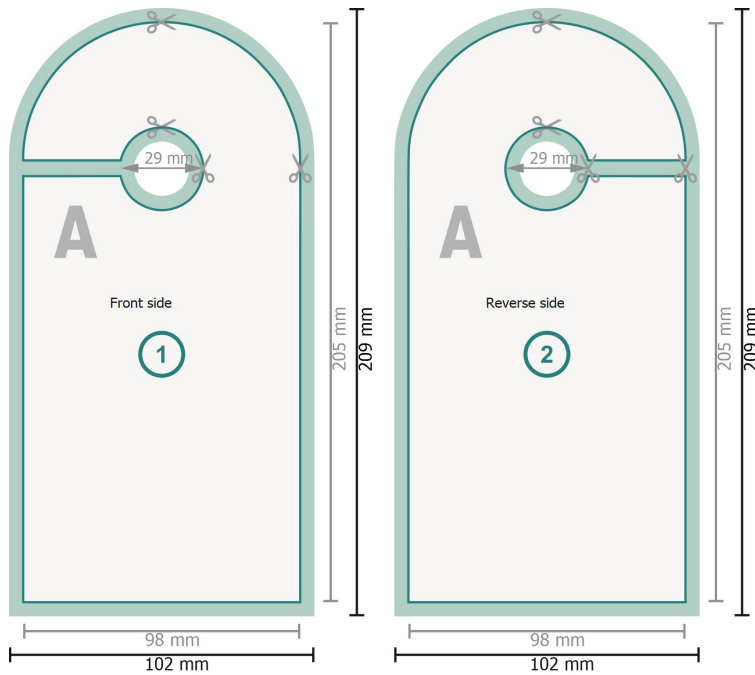

# Door Hangers, 4/4

#60

Please remove the die line from the download template before generating your printfiles.  
Please provide a second file (view file) to specify the position of the die line.

**Dataformat (incl. 2 mm bleed):**  
10,2 x 20,9 cm

**Trimmed size (closed):**  
9,8 x 20,5 cm

**Safety margin:**

4 mm

Maintaining space between the text/information and the edge of the trimmed format prevents undesirable cuts.

**bleed:**

2 mm

## Explanation of symbols

 Bleed

 Reading direction

 Trimmed size

 Data format

 We will cut/perforate your product here

## Please note:

Allow for trim allowance and safety margin according to instructions.

Arrange background graphics, images or graphics up to the edge of the data format.

Tolerances may occur during production due to cutting, punching and folding processes.