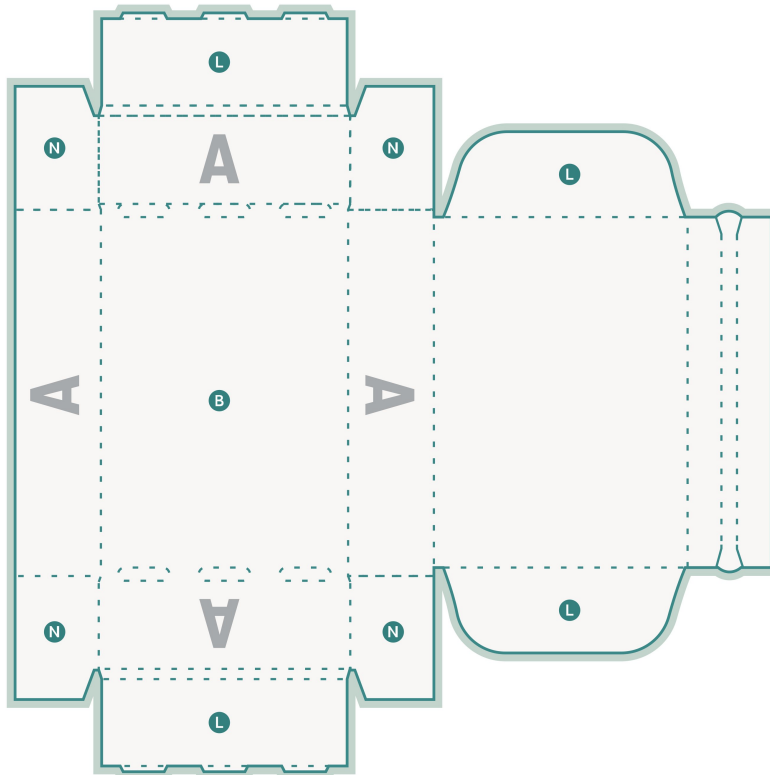

- B T_BASEMENT
- N T_INVISIBLE
- L T_LIMITED_VISIBLE
- T_BLEED

free format selection

bleed:
3 mm

Safety margin:
4 mm

Maintaining space between the text/information and the edge of the trimmed format prevents undesirable cuts.

Please note:

Allow for trim allowance and safety margin according to instructions.

Arrange background graphics, images or graphics up to the edge of the data format.

Tolerances may occur during production due to cutting, punching and folding processes.

Printing data: Instructions and templates can be found under the menu item *Printing data* at www.onlineprinters.ie