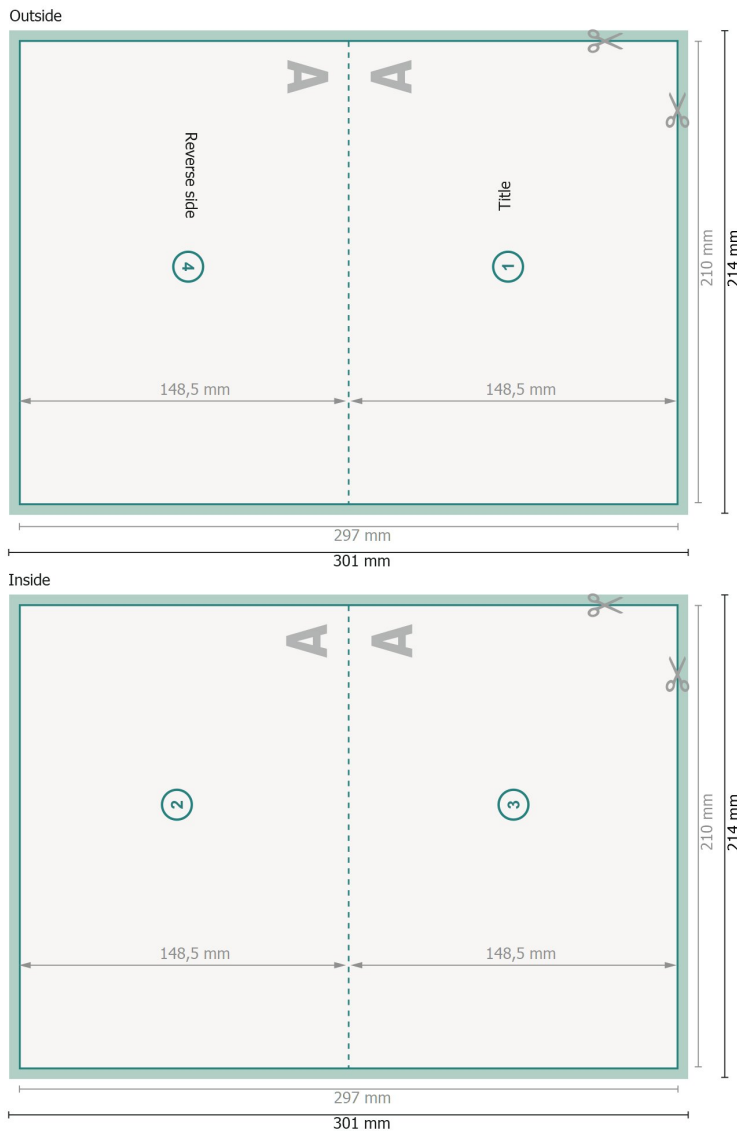

Folded cards, A5 landscape, long side creasing

1 fold

View rotated by 90 degrees.

Dataformat (incl. 2 mm bleed):

30,1 x 21,4 cm

bleed:

2 mm

Trimmed size:

29,7 x 21 cm

Trimmed size (closed):

21 x 14,8 cm

Safety margin:

4 mm

Maintaining space between the text/information and the edge of the trimmed format prevents undesirable cuts.

Explanation of symbols

-  Bleed
-  Reading direction
-  Trimmed size
-  Data format
-  We will cut/perforate your product here

Please note:

Allow for trim allowance and safety margin according to instructions.

Arrange background graphics, images or graphics up to the edge of the data format.

Tolerances may occur during production due to cutting, punching and folding processes.