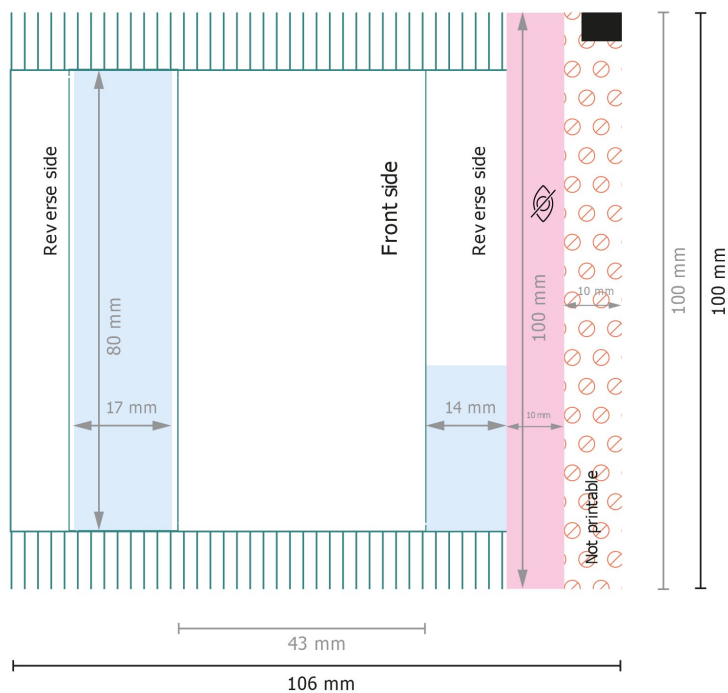

Coffee biscuit Stereo

Area for content information.

Data format:

10,6 x 10 cm

Trimmed size (closed):

4,3 x 10 cm

Safety margin:

4 mm

Maintaining space between the text/information and the edge of the trimmed format prevents undesirable cuts.

Explanation of symbols

— Trimmed size

— Data format

⊘ Not printable

⊘ invisible

Please note:

Allow for trim allowance and safety margin according to instructions.

Arrange background graphics, images or graphics up to the edge of the data format.

Tolerances may occur during production due to cutting, punching and folding processes.

Printing data: Instructions and templates can be found under the menu item *Printing data* at www.onlineprinters.ie