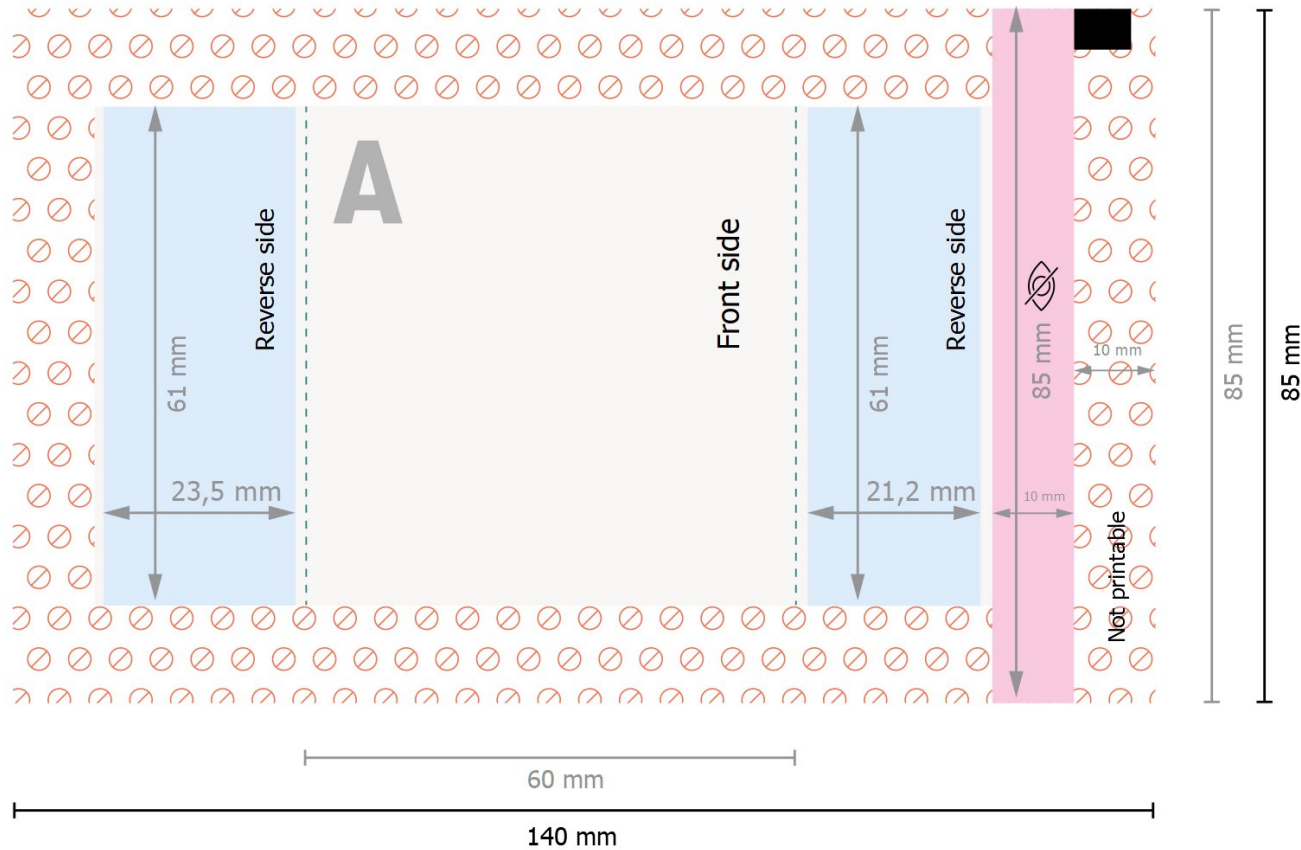

Fruit gums, 10 g per bag
 Gummy bear, 10 g per bag

■ Area for content information.

Data format:
 14 x 8,5 cm

Trimmed size (closed):
 6 x 8,5 cm

Safety margin:
 4 mm
 Maintaining space between the text/information and the edge of the trimmed format prevents undesirable cuts.

Explanation of symbols

- A** Reading direction
- Trimmed size
- Data format
- ⊘ Not printable
- 👁 invisible

Please note:

Allow for trim allowance and safety margin according to instructions.

Arrange background graphics, images or graphics up to the edge of the data format.

Tolerances may occur during production due to cutting, punching and folding processes.

Printing data: Instructions and templates can be found under the menu item *Printing data* at www.onlineprinters.ie