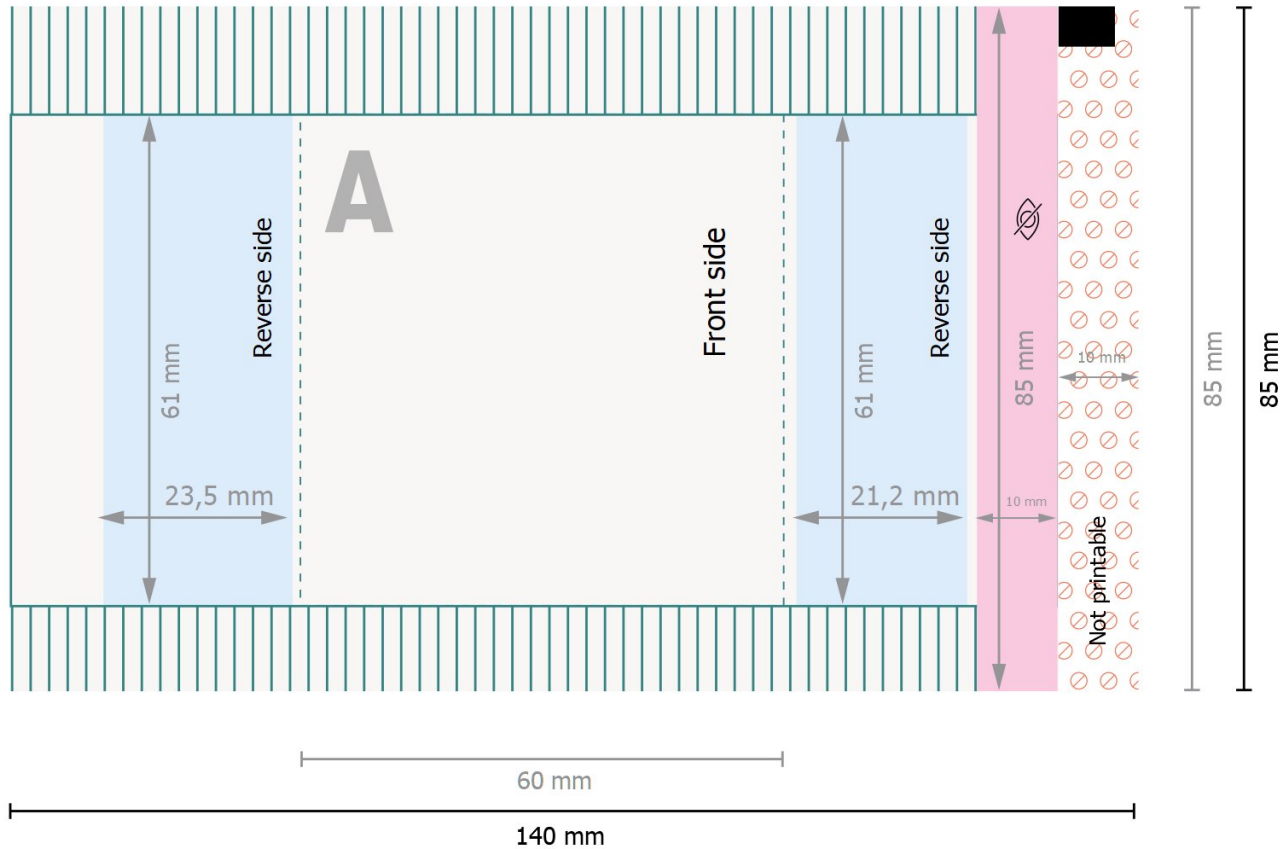

Fruit gums, 10 g per bag
 Gummy bear, 10 g per bag

■ Area for content information.

Data format:
 14 x 8,5 cm

Trimmed size (closed):
 6 x 8,5 cm

Safety margin:
 4 mm
 Maintaining space between the text/information and the edge of the trimmed format prevents undesirable cuts.

Explanation of symbols

- A** Reading direction
- Trimmed size
- Data format
- ⊘ Not printable
- ⊘ invisible

Please note:

Allow for trim allowance and safety margin according to instructions.

Arrange background graphics, images or graphics up to the edge of the data format.

Tolerances may occur during production due to cutting, punching and folding processes.

Printing data: Instructions and templates can be found under the menu item *Printing data* at www.onlineprinters.ie