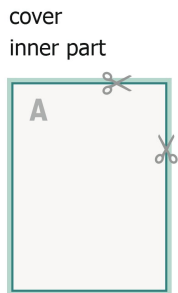

Brochure calendars without cover, portrait, A5

bleed:
2 mm

Safety margin:
5 mm

Maintaining space between the text/information and the edge of the trimmed format prevents undesirable cuts.

Sequence of pages

Create pages consecutively as individual pages.

finished product

Please observe our artwork information!

Explanation of symbols

 Bleed

 Reading direction

 Trimmed size

 Data format

Please note:

Allow for trim allowance and safety margin according to instructions.

Arrange background graphics, images or graphics up to the edge of the data format.

Tolerances may occur during production due to cutting, punching and folding processes.