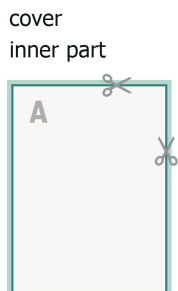

Brochure calendars without cover, landscape, A4

bleed:
2 mm

Safety margin:

5 mm

Maintaining space between the text/information and the edge of the trimmed format prevents undesirable cuts.

Sequence of pages

Create pages consecutively as individual pages.

finished product

Please observe our artwork information!

Explanation of symbols

 Bleed

 Reading direction

 Trimmed size

 Data format

Please note:

Allow for trim allowance and safety margin according to instructions.

Arrange background graphics, images or graphics up to the edge of the data format.

Tolerances may occur during production due to cutting, punching and folding processes.