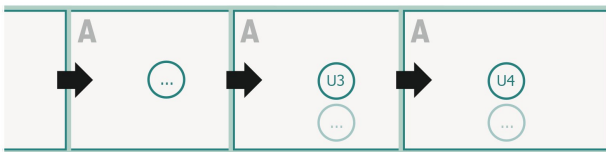

Brochure calendars without cover, landscape, A4

cover
inner part

bleed:
2 mm

Safety margin:
5 mm

Maintaining space between the text/information and the edge of the trimmed format prevents undesirable cuts.

Sequence of pages

Create pages consecutively as individual pages.

finished product

Please observe our artwork information!

Explanation of symbols

 Bleed

 Reading direction

 Trimmed size

 Data format

Please note:

Allow for trim allowance and safety margin according to instructions.

Arrange background graphics, images or graphics up to the edge of the data format.

Tolerances may occur during production due to cutting, punching and folding processes.