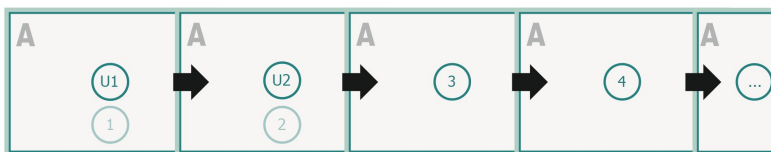

Brochure calendars without cover, landscape, A4

cover
inner part

bleed:
2 mm

Safety margin:
5 mm

Maintaining space between the text/information and the edge of the trimmed format prevents undesirable cuts.

Sequence of pages

Create pages consecutively as individual pages.

finished product

Please observe our artwork information!

Explanation of symbols

 Bleed

 Reading direction

 Trimmed size

 Data format

Please note:

Allow for trim allowance and safety margin according to instructions.

Arrange background graphics, images or graphics up to the edge of the data format.

Tolerances may occur during production due to cutting, punching and folding processes.