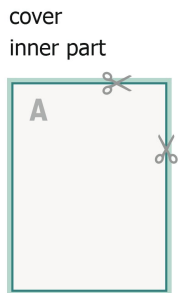

# Brochure calendars without cover, square, A4-Square

**bleed:**  
2 mm

**Safety margin:**  
5 mm

Maintaining space between the text/information and the edge of the trimmed format prevents undesirable cuts.