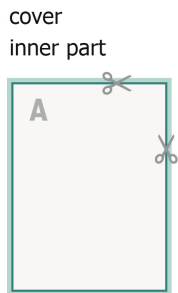

Brochure calendars without cover, portrait, A4

bleed:
2 mm

Safety margin:
5 mm

Maintaining space between the text/information and the edge of the trimmed format prevents undesirable cuts.

Sequence of pages

Create pages consecutively as individual pages.

finished product

Please observe our artwork information!

Explanation of symbols

 Bleed

 Reading direction

 Trimmed size

 Data format

Please note:

Allow for trim allowance and safety margin according to instructions.

Arrange background graphics, images or graphics up to the edge of the data format.

Tolerances may occur during production due to cutting, punching and folding processes.