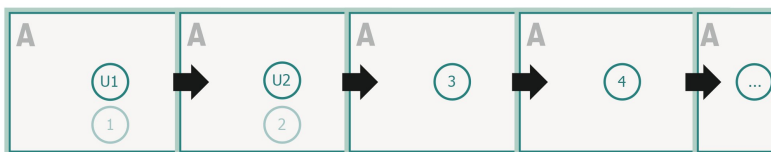

Brochure calendars with cover, landscape, A5

cover
inner part

bleed:
2 mm

Safety margin:
5 mm

Maintaining space between the text/information and the edge of the trimmed format prevents undesirable cuts.

Sequence of pages

Create pages consecutively as individual pages.