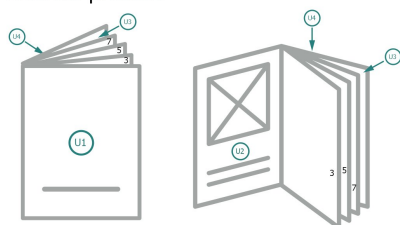

finished product