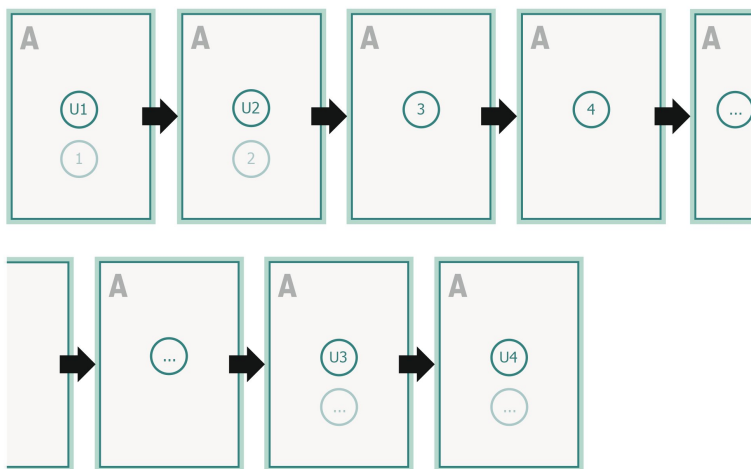

Brochure calendars with cover, square, A4-Square

bleed:
2 mm

Safety margin:
5 mm

Maintaining space between the text/information and the edge of the trimmed format prevents undesirable cuts.

Sequence of pages

Create pages consecutively as individual pages.

finished product

Please observe our artwork information!

Explanation of symbols

 Bleed

A Reading direction

 Trimmed size

 Data format

Please note:

Allow for trim allowance and safety margin according to instructions.

Arrange background graphics, images or graphics up to the edge of the data format.

Tolerances may occur during production due to cutting, punching and folding processes.

Outside

Inside

inner part

Sequence of pages

Create pages consecutively as individual pages.

Please observe our artwork information!

bleed:

2 mm