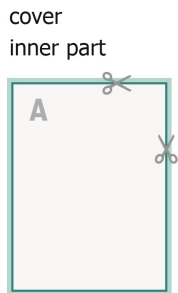

Brochure calendars with cover, square, A4-Square

bleed:
2 mm

Safety margin:
5 mm

Maintaining space between the text/information and the edge of the trimmed format prevents undesirable cuts.

Sequence of pages

Create pages consecutively as individual pages.

finished product

Please observe our artwork information!

Explanation of symbols

 Bleed

A Reading direction

 Trimmed size

 Data format

Please note:

Allow for trim allowance and safety margin according to instructions.

Arrange background graphics, images or graphics up to the edge of the data format.

Tolerances may occur during production due to cutting, punching and folding processes.

Outside

Inside

inner part

Sequence of pages

Create pages consecutively as individual pages.

Please observe our artwork information!

bleed:

2 mm