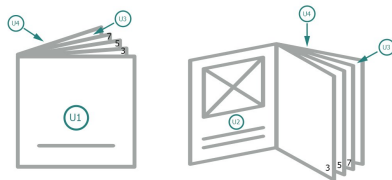

Brochure calendars with cover, square, A4-Square

cover
inner part

bleed:
2 mm

Safety margin:
5 mm

Maintaining space between the text/information and the edge of the trimmed format prevents undesirable cuts.

Sequence of pages

Create pages consecutively as individual pages.

finished product

Please observe our artwork information!

Explanation of symbols

 Bleed

 Reading direction

 Trimmed size

 Data format

Please note:

Allow for trim allowance and safety margin according to instructions.

Arrange background graphics, images or graphics up to the edge of the data format.

Tolerances may occur during production due to cutting, punching and folding processes.

Outside

Inside

inner part

Sequence of pages

Create pages consecutively as individual pages.

Please observe our artwork information!

bleed:

2 mm