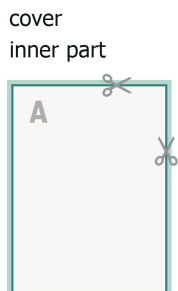

Brochure calendars with cover, landscape, A4

bleed:
2 mm

Safety margin:
5 mm

Maintaining space between the text/information and the edge of the trimmed format prevents undesirable cuts.

Sequence of pages

Create pages consecutively as individual pages.

finished product

Please observe our artwork information!

Explanation of symbols

-  Bleed
-  Reading direction
-  Trimmed size
-  Data format

Please note:

Allow for trim allowance and safety margin according to instructions.

Arrange background graphics, images or graphics up to the edge of the data format.

Tolerances may occur during production due to cutting, punching and folding processes.

Printing data: Instructions and templates can be found under the menu item *Printing data* at www.onlineprinters.ie