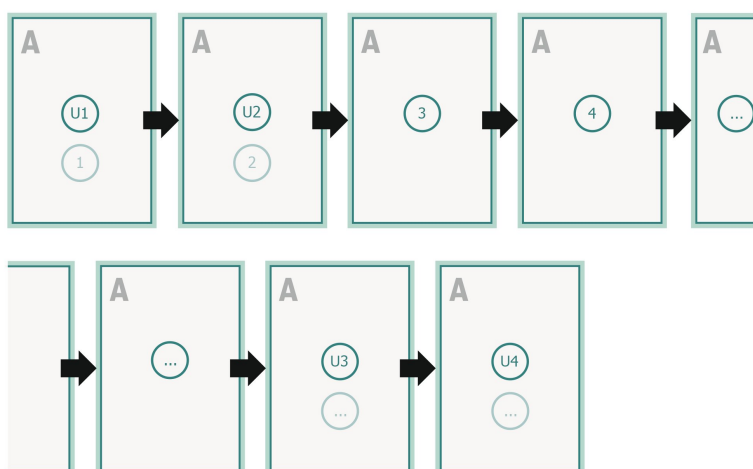

Brochure calendars with cover, landscape, A4

bleed:
2 mm

Safety margin:
5 mm

Maintaining space between the text/information and the edge of the trimmed format prevents undesirable cuts.

Sequence of pages

Create pages consecutively as individual pages.

finished product

Please observe our artwork information!

Explanation of symbols

-  Bleed
-  Reading direction
-  Trimmed size
-  Data format

Please note:

Allow for trim allowance and safety margin according to instructions.

Arrange background graphics, images or graphics up to the edge of the data format.

Tolerances may occur during production due to cutting, punching and folding processes.

Printing data: Instructions and templates can be found under the menu item *Printing data* at www.onlineprinters.ie

 Trimmed size

 Data format

Please note:

Allow for trim allowance and safety margin according to instructions.

Arrange background graphics, images or graphics up to the edge of the data format.

Tolerances may occur during production due to cutting, punching and folding processes.