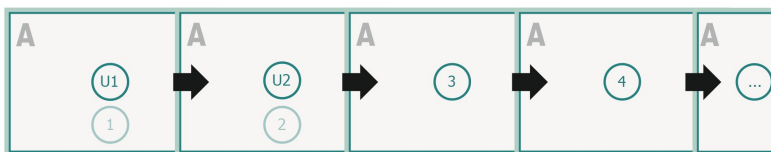

Brochure calendars with cover, landscape, A4

cover
inner part

bleed:
2 mm

Safety margin:
5 mm

Maintaining space between the text/information and the edge of the trimmed format prevents undesirable cuts.

Sequence of pages

Create pages consecutively as individual pages.

finished product

Please observe our artwork information!

Explanation of symbols

 Bleed

 Reading direction

 Trimmed size

 Data format

Please note:

Allow for trim allowance and safety margin according to instructions.

Arrange background graphics, images or graphics up to the edge of the data format.

Tolerances may occur during production due to cutting, punching and folding processes.