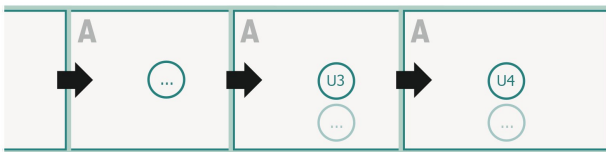

Brochure calendars with cover, landscape, A4

cover
inner part

bleed:
2 mm

Safety margin:
5 mm

Maintaining space between the text/information and the edge of the trimmed format prevents undesirable cuts.

Sequence of pages

Create pages consecutively as individual pages.

finished product

Please observe our artwork information!

Explanation of symbols

 Bleed

 Reading direction

 Trimmed size

 Data format