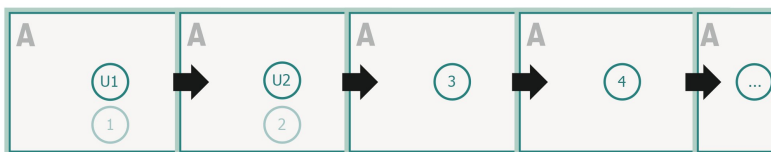

Brochure calendars without cover, landscape, A5

cover
inner part

bleed:
2 mm

Safety margin:
5 mm

Maintaining space between the text/information and the edge of the trimmed format prevents undesirable cuts.

Sequence of pages

Create pages consecutively as individual pages.