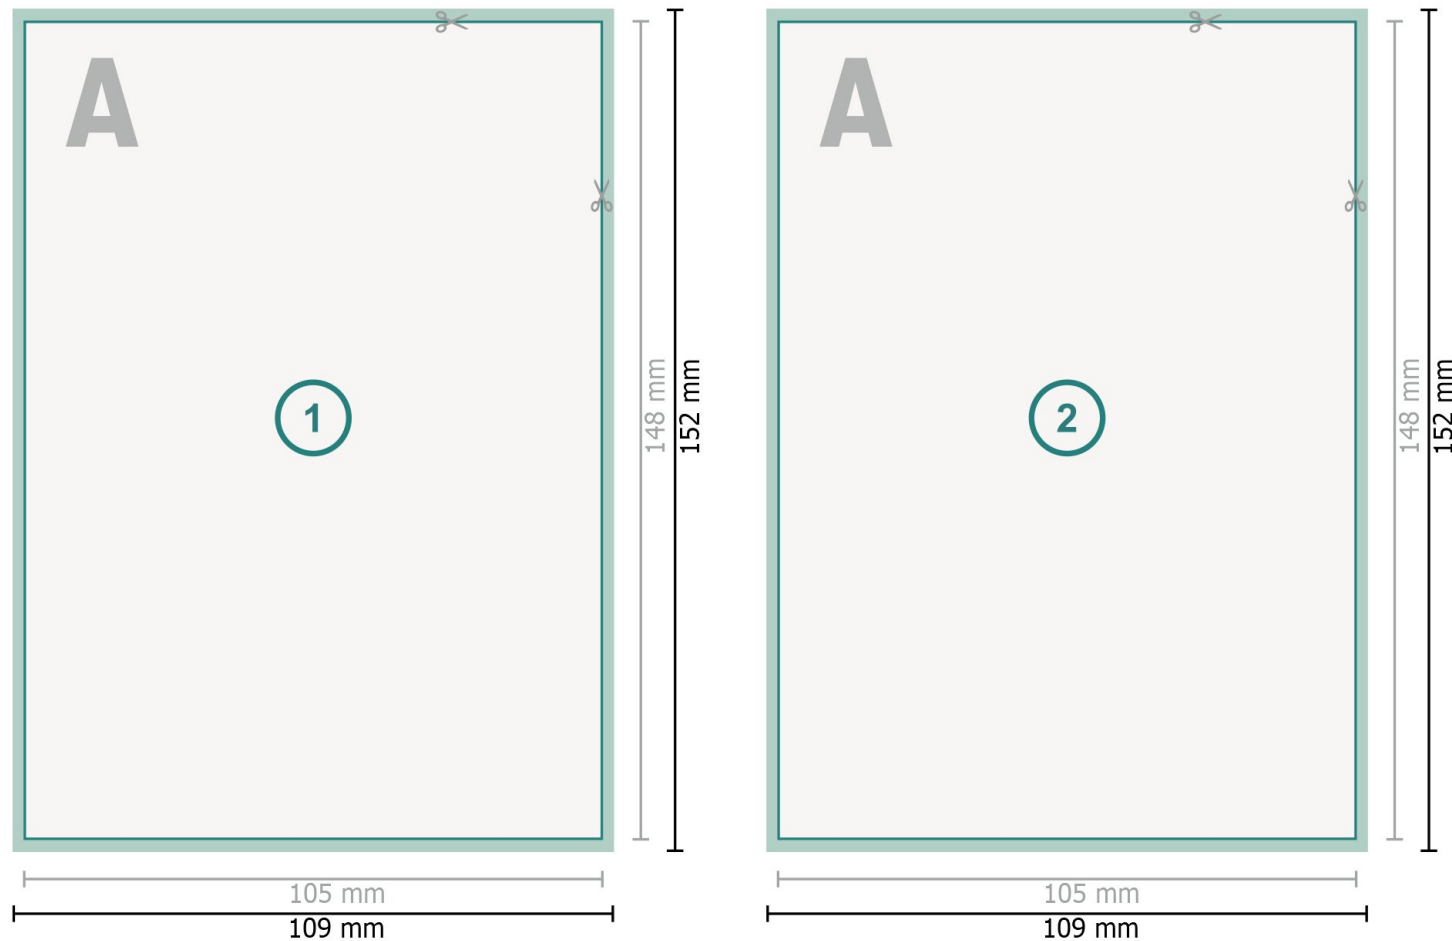

Christmas postcards with spot relief varnish, A6

Dataformat (incl. 2 mm bleed):

10,9 x 15,2 cm

bleed:

2 mm

Trimmed size:

10,5 x 14,8 cm

Safety margin:

4 mm

Maintaining space between the text/information and the edge of the trimmed format prevents undesirable cuts.

Explanation of symbols

 Bleed

 Reading direction

 Trimmed size

 Data format

 We will cut/perforate your product here

Please note:

Allow for trim allowance and safety margin according to instructions.

Arrange background graphics, images or graphics up to the edge of the data format.

Tolerances may occur during production due to cutting, punching and folding processes.