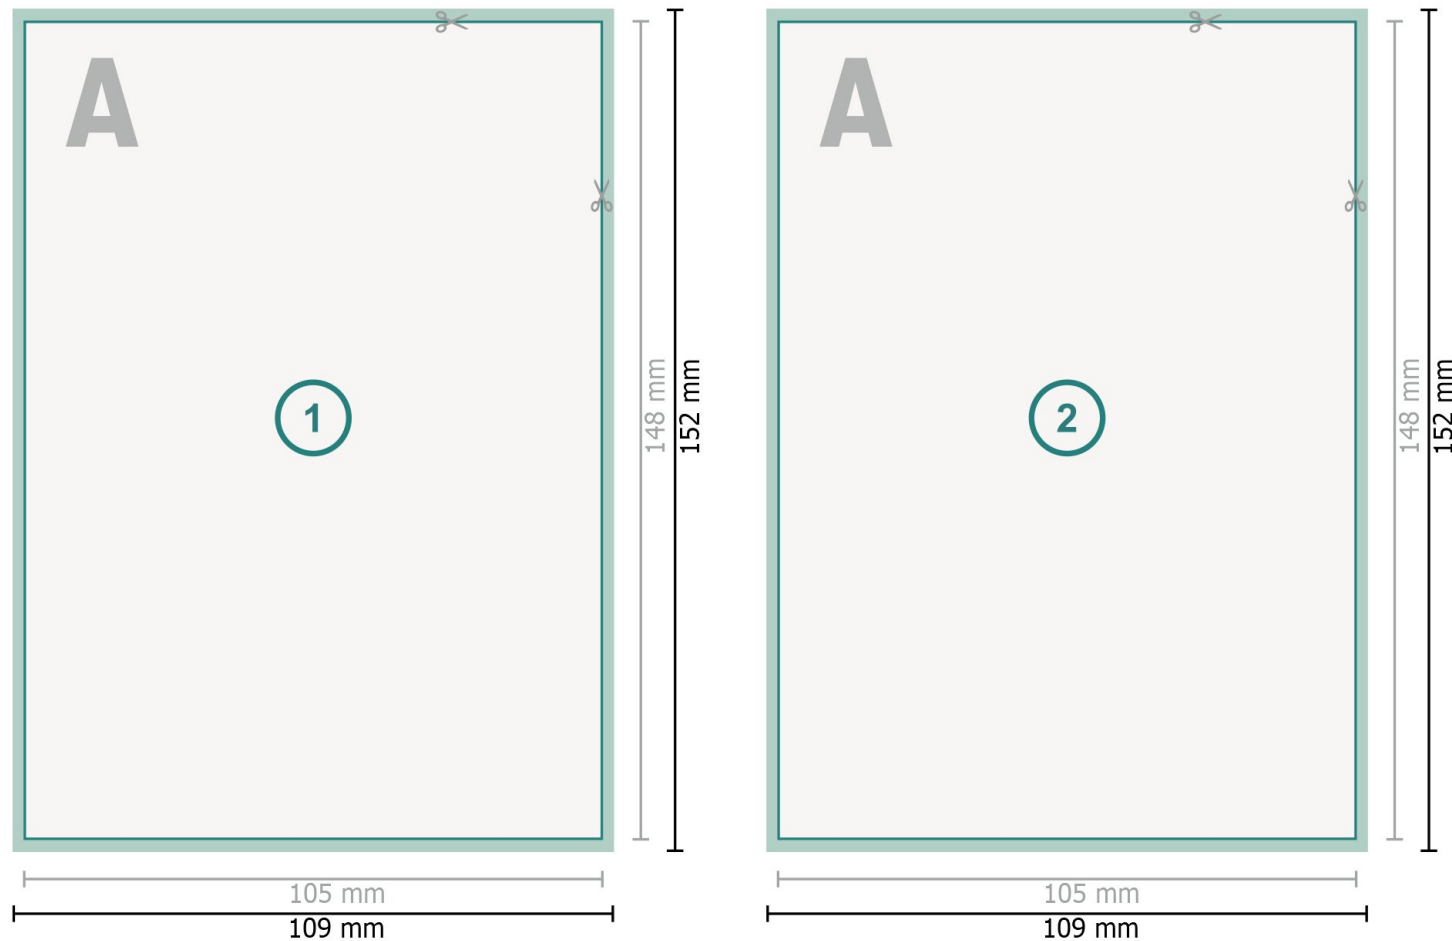

# Christmas postcards with spot UV varnish, A6

**Dataformat (incl. 2 mm bleed):**

10,9 x 15,2 cm

**bleed:**

2 mm

**Trimmed size:**

10,5 x 14,8 cm

**Safety margin:**

4 mm

Maintaining space between the text/information and the edge of the trimmed format prevents undesirable cuts.

**Explanation of symbols**

 Bleed

 Reading direction

 Trimmed size

 Data format

 We will cut/perforate your product here

**Please note:**

Allow for trim allowance and safety margin according to instructions.

Arrange background graphics, images or graphics up to the edge of the data format.

Tolerances may occur during production due to cutting, punching and folding processes.