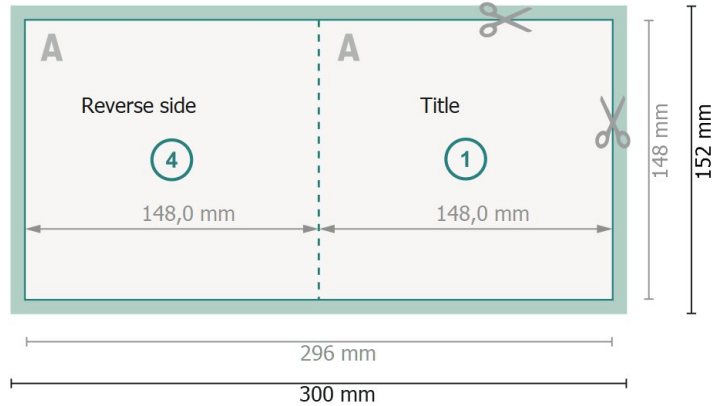

Folded Cards with spot hot foil stamping, A5-Square

1 fold

Outside

Inside

Dataformat (incl. 2 mm bleed):

30 x 15,2 cm

bleed:

2 mm

Trimmed size:

29,6 x 14,8 cm

Trimmed size (closed):

14,8 x 14,8 cm

Safety margin:

4 mm

Maintaining space between the text/information and the edge of the trimmed format prevents undesirable cuts.

Please note:

Allow for trim allowance and safety margin according to instructions.

Arrange background graphics, images or graphics up to the edge of the data format.

Tolerances may occur during production due to cutting, punching and folding processes.