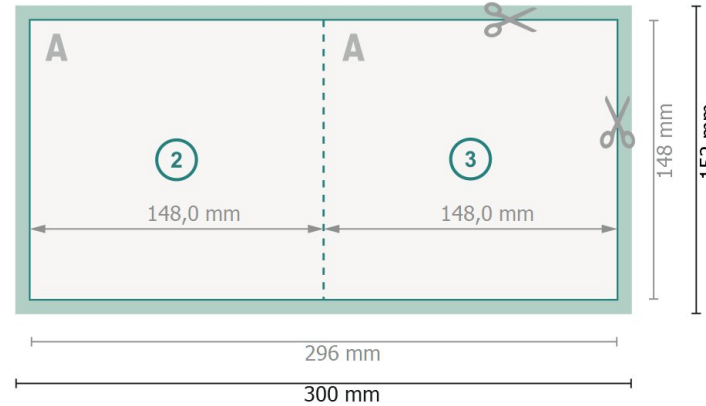

Folded Cards with spot hot foil stamping, A5-Square

1 fold

Outside

Inside

Dataformat (incl. 2 mm bleed):

30 x 15,2 cm

bleed:

2 mm

Trimmed size:

29,6 x 14,8 cm

Trimmed size (closed):

14,8 x 14,8 cm

Safety margin:

4 mm

Maintaining space between the text/information and the edge of the trimmed format prevents undesirable cuts.

Please note:

Allow for trim allowance and safety margin according to instructions.

Arrange background graphics, images or graphics up to the edge of the data format.

Tolerances may occur during production due to cutting, punching and folding processes.