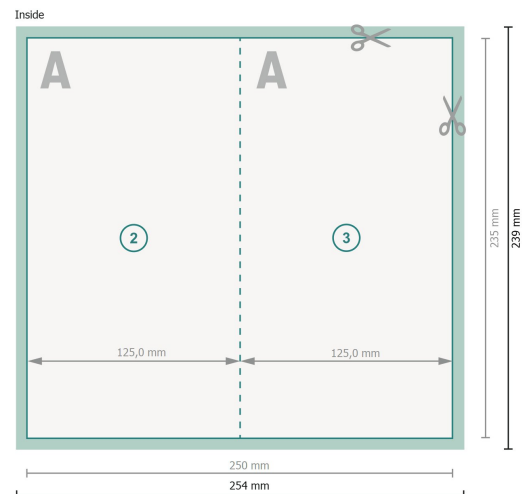

Folded Cards Portrait with spot hot foil stamping, Maxi

1 fold

Dataformat (incl. 2 mm bleed):

25,4 x 23,9 cm

bleed:

2 mm

Trimmed size:

25 x 23,5 cm

Trimmed size (closed):

12,5 x 23,5 cm

Safety margin:

4 mm

Maintaining space between the text/information and the edge of the trimmed format prevents undesirable cuts.

Explanation of symbols

 Bleed

 Reading direction

 Trimmed size

 Data format

 We will cut/perforate your product here

 Creasing/Folding

Please note:

Allow for trim allowance and safety margin according to instructions.

Arrange background graphics, images or graphics up to the edge of the data format.