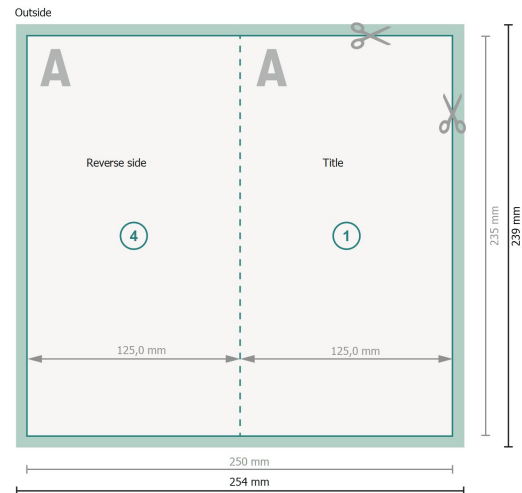

Folded Cards Portrait with spot hot foil stamping, Maxi

1 fold

Dataformat (incl. 2 mm bleed):

25,4 x 23,9 cm

bleed:

2 mm

Trimmed size:

25 x 23,5 cm

Trimmed size (closed):

12,5 x 23,5 cm

Safety margin:

4 mm

Maintaining space between the text/information and the edge of the trimmed format prevents undesirable cuts.

Explanation of symbols

 Bleed

 Reading direction

 Trimmed size

 Data format

 We will cut/perforate your product here

 Creasing/Folding

Please note:

Allow for trim allowance and safety margin according to instructions.

Arrange background graphics, images or graphics up to the edge of the data format.