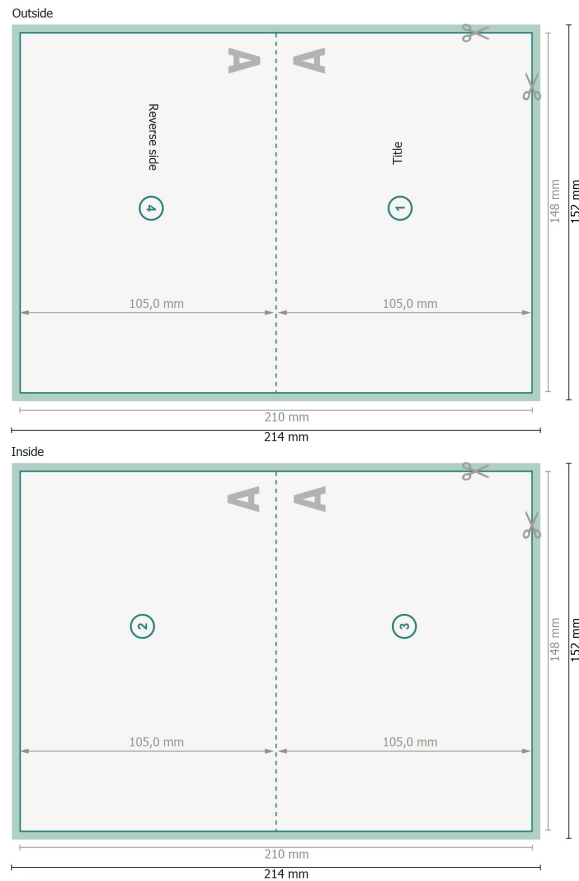

Folded cards with spot UV varnish, A6 landscape, long side creasing

1 fold

Dataformat (incl. 2 mm bleed):

21,4 x 15,2 cm

bleed:

2 mm

Trimmed size:

21 x 14,8 cm

Trimmed size (closed):

14,8 x 10,5 cm

Safety margin:

4 mm

Maintaining space between the text/information and the edge of the trimmed format prevents undesirable cuts.

Explanation of symbols

 Bleed

 Reading direction

 Trimmed size

 Data format

 We will cut/perforate your product here

 Creasing/Folding

Please note:

Allow for trim allowance and safety margin according to instructions.

Arrange background graphics, images or graphics up to the edge of the data format.