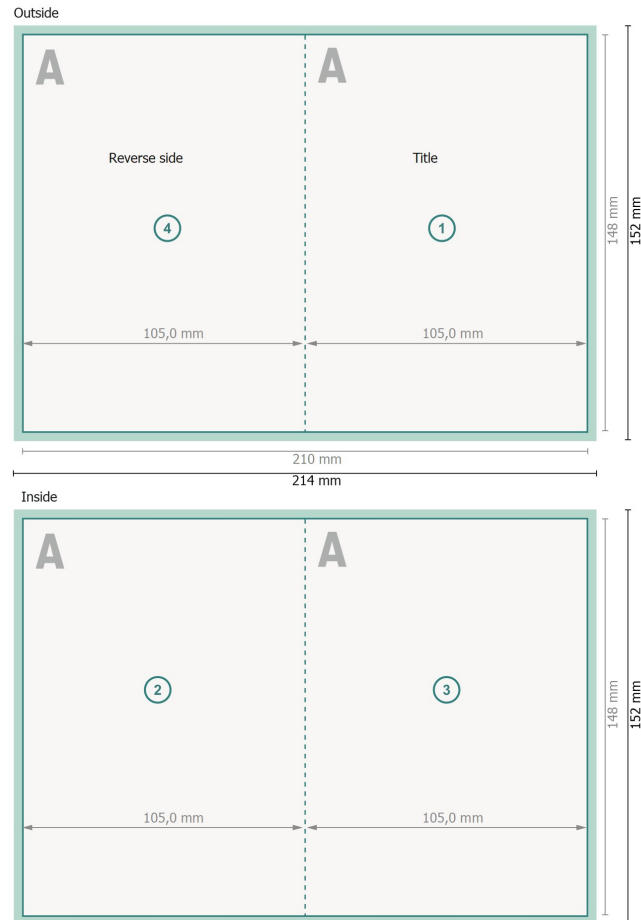

Folded Christmas cards with spot hot foil stamping, portrait, A6

4 pages, 1 fold

Dataformat (incl. 2 mm bleed):

21,4 x 15,2 cm

bleed:

2 mm

Trimmed size:

21 x 14,8 cm

Trimmed size (closed):

10,5 x 14,8 cm

Safety margin:

4 mm

Maintaining space between the text/information and the edge of the trimmed format prevents undesirable cuts.

Explanation of symbols

 Bleed

 Reading direction

 Trimmed size

 Data format

 We will cut/perforate your product here

 Creasing/Folding

Please note:

Allow for trim allowance and safety margin according to instructions.

Arrange background graphics, images or graphics up to the edge of the data format.

Tolerances may occur during production due to cutting, punching and folding processes.

Printing data: Instructions and templates can be found under the menu item *Printing data* at www.onlineprinters.ie