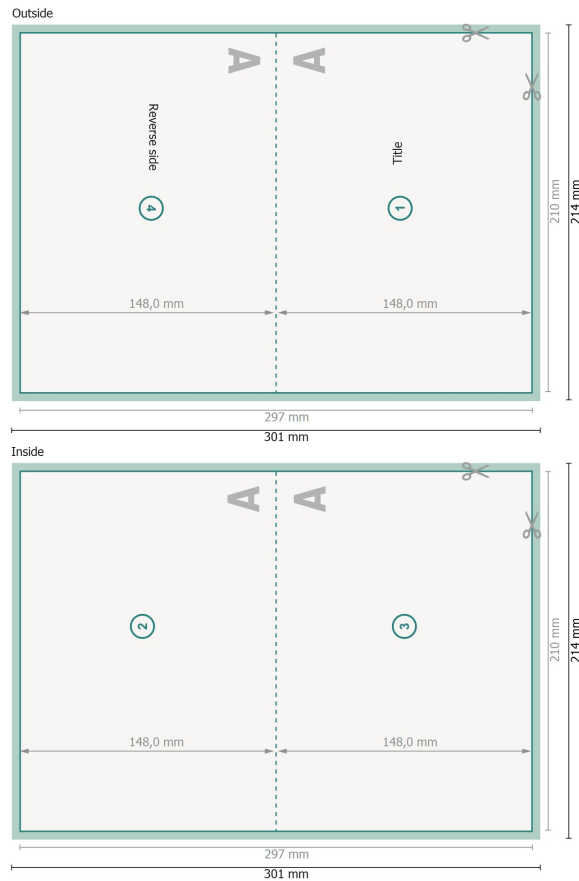

Folded cards with spot relief varnish, A5 landscape, long side creasing

1 fold

Dataformat (incl. 2 mm bleed):

30,1 x 21,4 cm

bleed:

2 mm

Trimmed size:

29,7 x 21 cm

Trimmed size (closed):

21 x 14,8 cm

Safety margin:

4 mm

Maintaining space between the text/information and the edge of the trimmed format prevents undesirable cuts.

Explanation of symbols

 Bleed

 Reading direction

 Trimmed size

 Data format

 We will cut/perforate your product here

 Creasing/Folding

Please note:

Allow for trim allowance and safety margin according to instructions.

Arrange background graphics, images or graphics up to the edge of the data format.