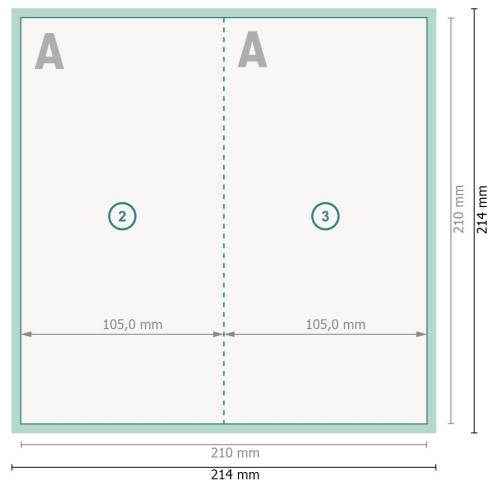

# Folded Christmas cards with spot hot foil stamping, portrait, DL

4 pages, 1 fold

Outside

Inside

**Dataformat (incl. 2 mm bleed):**

21,4 x 21,4 cm

**bleed:**

2 mm

**Trimmed size:**

21 x 21 cm

**Trimmed size (closed):**

10,5 x 21 cm

**Safety margin:**

4 mm

Maintaining space between the text/information and the edge of the trimmed format prevents undesirable cuts.

## Explanation of symbols

 Bleed

 Reading direction

 Trimmed size

 Data format

 We will cut/perforate your product here

 Creasing/Folding

## Please note:

Allow for trim allowance and safety margin according to instructions.

Arrange background graphics, images or graphics up to the edge of the data format.

Tolerances may occur during production due to cutting, punching and folding processes.