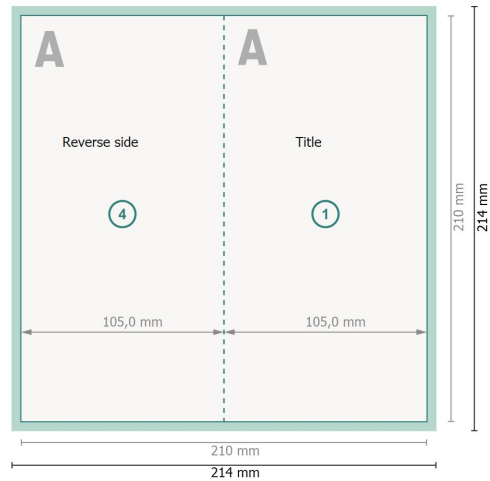

# Folded Christmas cards with spot hot foil stamping, portrait, DL

4 pages, 1 fold

Outside

Inside

**Dataformat (incl. 2 mm bleed):**

21,4 x 21,4 cm

**bleed:**

2 mm

**Trimmed size:**

21 x 21 cm

**Trimmed size (closed):**

10,5 x 21 cm

**Safety margin:**

4 mm

Maintaining space between the text/information and the edge of the trimmed format prevents undesirable cuts.

## Explanation of symbols

 Bleed

 Reading direction

 Trimmed size

 Data format

 We will cut/perforate your product here

 Creasing/Folding

## Please note:

Allow for trim allowance and safety margin according to instructions.

Arrange background graphics, images or graphics up to the edge of the data format.

Tolerances may occur during production due to cutting, punching and folding processes.