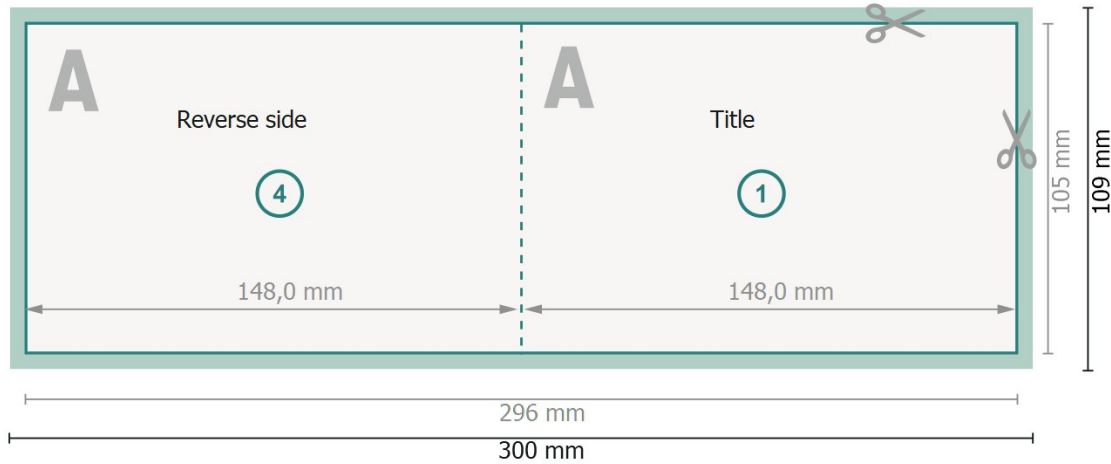

Folded Christmas cards with spot relief varnish, landscape, A6

1 fold

Outside

Inside

Dataformat (incl. 2 mm bleed):

30 x 10,9 cm

Trimmed size:

29,6 x 10,5 cm

bleed:

2 mm

Trimmed size (closed):

14,8 x 10,5 cm

Safety margin:

4 mm

Maintaining space between the text/information and the edge of the trimmed format prevents undesirable cuts.

Explanation of symbols

 Bleed

 Reading direction

 Trimmed size

 Data format

 We will cut/perforate your product here

 Creasing/Folding

Please note:

Allow for trim allowance and safety margin according to instructions.

Arrange background graphics, images or graphics up to the edge of the data format.

Tolerances may occur during production due to cutting, punching and folding processes.

Printing data: Instructions and templates can be found under the menu item *Printing data* at www.onlineprinters.ie