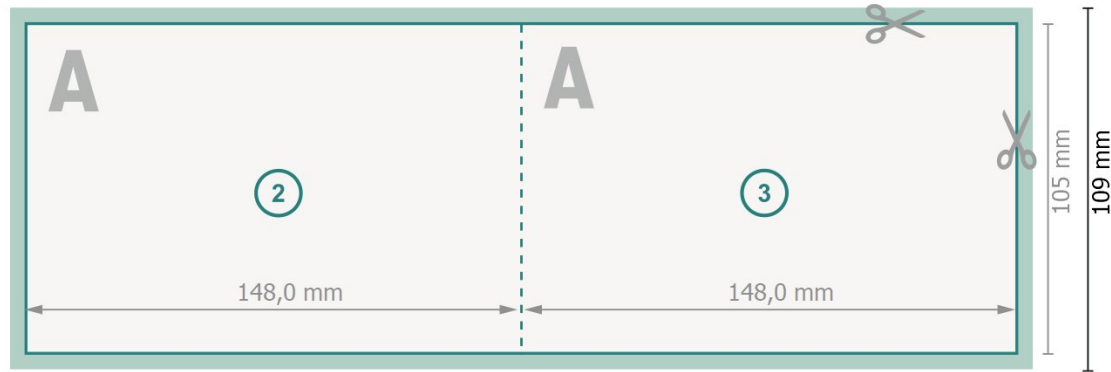

Folded Christmas cards with spot relief varnish, landscape, A6

1 fold

Outside

Inside

Dataformat (incl. 2 mm bleed):

30 x 10,9 cm

Trimmed size:

29,6 x 10,5 cm

bleed:

2 mm

Trimmed size (closed):

14,8 x 10,5 cm

Safety margin:

4 mm

Maintaining space between the text/information and the edge of the trimmed format prevents undesirable cuts.

Explanation of symbols

Arrange background graphics, images or graphics up to the edge of the data format.

Tolerances may occur during production due to cutting, punching and folding processes.

Printing data: Instructions and templates can be found under the menu item *Printing data* at www.onlineprinters.ie