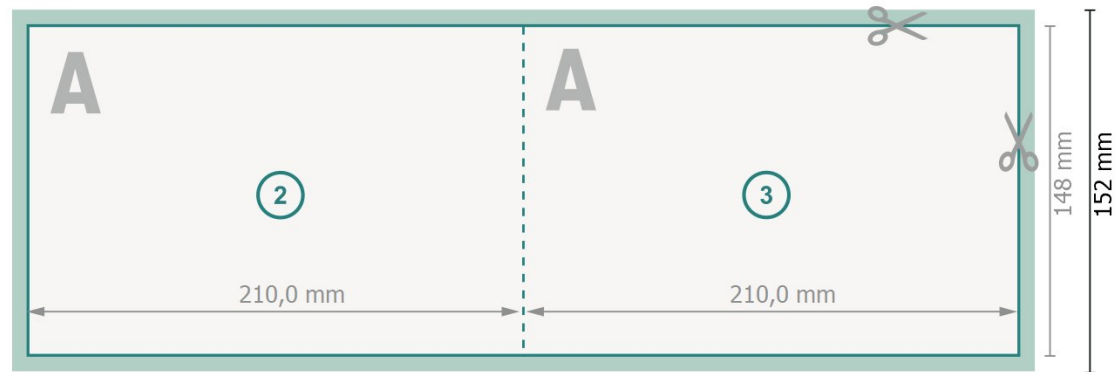

Folded Cards Landscape with spot UV varnish, A5

1 fold

Outside

Inside

Dataformat (incl. 2 mm bleed):

42,4 x 15,2 cm

bleed:

2 mm

Trimmed size:

42 x 14,8 cm

Trimmed size (closed):

21 x 14,8 cm

Safety margin:

4 mm

Maintaining space between the text/information and the edge of the trimmed format prevents undesirable cuts.

Explanation of symbols

Arrange background graphics, images or graphics up to the edge of the data format.

Tolerances may occur during production due to cutting, punching and folding processes.

Printing data: Instructions and templates can be found under the menu item *Printing data* at www.onlineprinters.ie