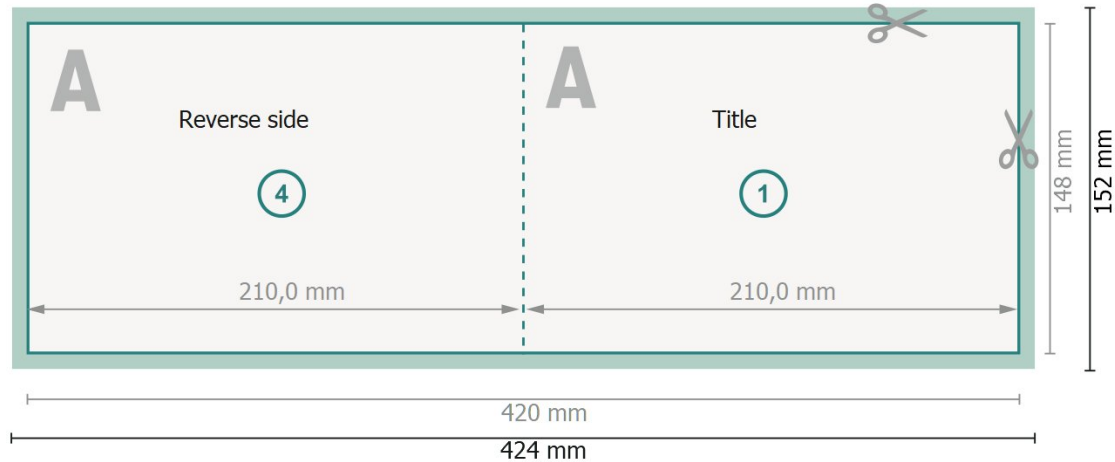

Folded Cards Landscape with spot UV varnish, A5

1 fold

Outside

Inside

Dataformat (incl. 2 mm bleed):

42,4 x 15,2 cm

bleed:

2 mm

Trimmed size:

42 x 14,8 cm

Trimmed size (closed):

21 x 14,8 cm

Safety margin:

4 mm

Maintaining space between the text/information and the edge of the trimmed format prevents undesirable cuts.

Explanation of symbols

Arrange background graphics, images or graphics up to the edge of the data format.

Tolerances may occur during production due to cutting, punching and folding processes.

Printing data: Instructions and templates can be found under the menu item *Printing data* at www.onlineprinters.ie