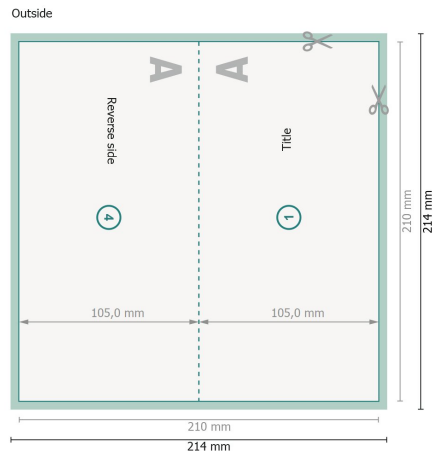

Folded cards with spot relief varnish, DL landscape, long side creasing

1 fold

View rotated by 90 degrees.

Dataformat (incl. 2 mm bleed):

21,4 x 21,4 cm

bleed:

2 mm

Trimmed size:

21 x 21 cm

Trimmed size (closed):

21 x 10,5 cm

Safety margin:

4 mm

Maintaining space between the text/information and the edge of the trimmed format prevents undesirable cuts.

Explanation of symbols

 Bleed

 Reading direction

 Trimmed size

 Data format

 We will cut/perforate your product here

 Creasing/Folding

Please note:

Allow for trim allowance and safety margin according to instructions.

Arrange background graphics, images or graphics up to the edge of the data format.