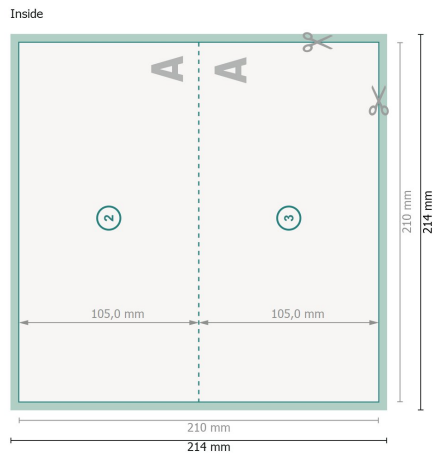

Folded cards with spot relief varnish, DL landscape, long side creasing

1 fold

View rotated by 90 degrees.

Dataformat (incl. 2 mm bleed):

21,4 x 21,4 cm

bleed:

2 mm

Trimmed size:

21 x 21 cm

Trimmed size (closed):

21 x 10,5 cm

Safety margin:

4 mm

Maintaining space between the text/information and the edge of the trimmed format prevents undesirable cuts.

Explanation of symbols

 Bleed

 Reading direction

 Trimmed size

 Data format

 We will cut/perforate your product here

 Creasing/Folding

Please note:

Allow for trim allowance and safety margin according to instructions.

Arrange background graphics, images or graphics up to the edge of the data format.