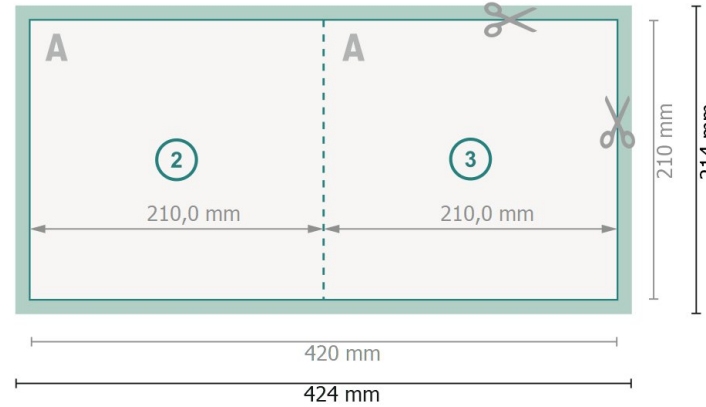

Folded Cards with spot relief varnish, A4-Square

1 fold

Outside

Inside

Dataformat (incl. 2 mm bleed):

42,4 x 21,4 cm

bleed:

2 mm

Trimmed size:

42 x 21 cm

Trimmed size (closed):

21 x 21 cm

Safety margin:

4 mm

Maintaining space between the text/information and the edge of the trimmed format prevents undesirable cuts.

Please note:

Allow for trim allowance and safety margin according to instructions.

Arrange background graphics, images or graphics up to the edge of the data format.

Tolerances may occur during production due to cutting, punching and folding processes.