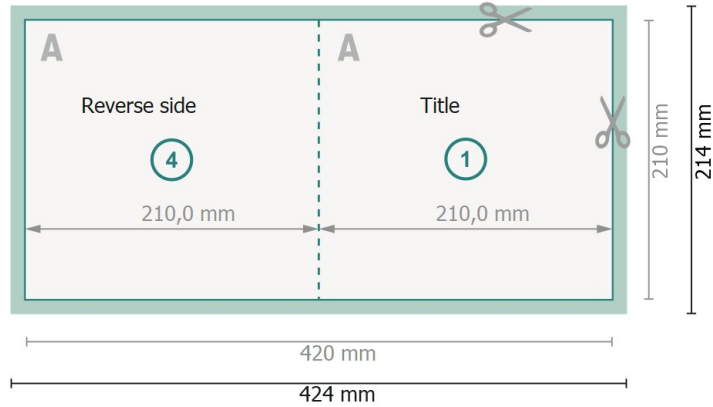

Folded Cards with spot relief varnish, A4-Square

1 fold

Outside

Inside

Dataformat (incl. 2 mm bleed):

42,4 x 21,4 cm

bleed:

2 mm

Trimmed size:

42 x 21 cm

Trimmed size (closed):

21 x 21 cm

Safety margin:

4 mm

Maintaining space between the text/information and the edge of the trimmed format prevents undesirable cuts.

Please note:

Allow for trim allowance and safety margin according to instructions.

Arrange background graphics, images or graphics up to the edge of the data format.

Tolerances may occur during production due to cutting, punching and folding processes.