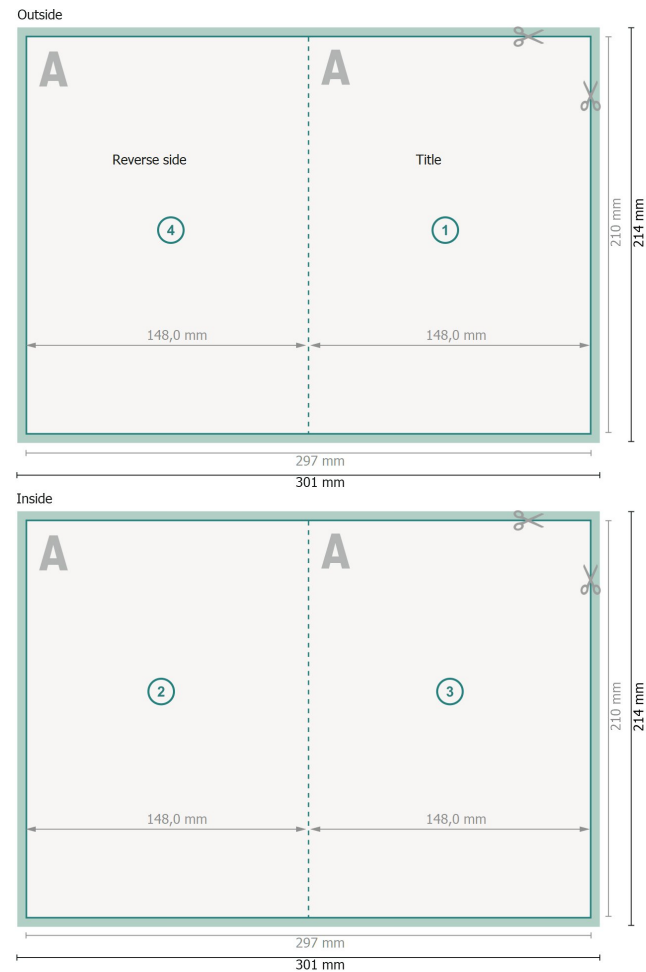

Folded Cards Portrait with spot relief varnish, A5

1 fold

Dataformat (incl. 2 mm bleed):

30,1 x 21,4 cm

bleed:

2 mm

Trimmed size:

29,7 x 21 cm

Trimmed size (closed):

14,8 x 21 cm

Safety margin:

4 mm

Maintaining space between the text/information and the edge of the trimmed format prevents undesirable cuts.

Explanation of symbols

 Bleed

 Reading direction

 Trimmed size

 Data format

 We will cut/perforate your product here

 Creasing/Folding

Please note:

Allow for trim allowance and safety margin according to instructions.

Arrange background graphics, images or graphics up to the edge of the data format.

Tolerances may occur during production due to cutting, punching and folding processes.

Printing data: Instructions and templates can be found under the menu item *Printing data* at www.onlineprinters.ie