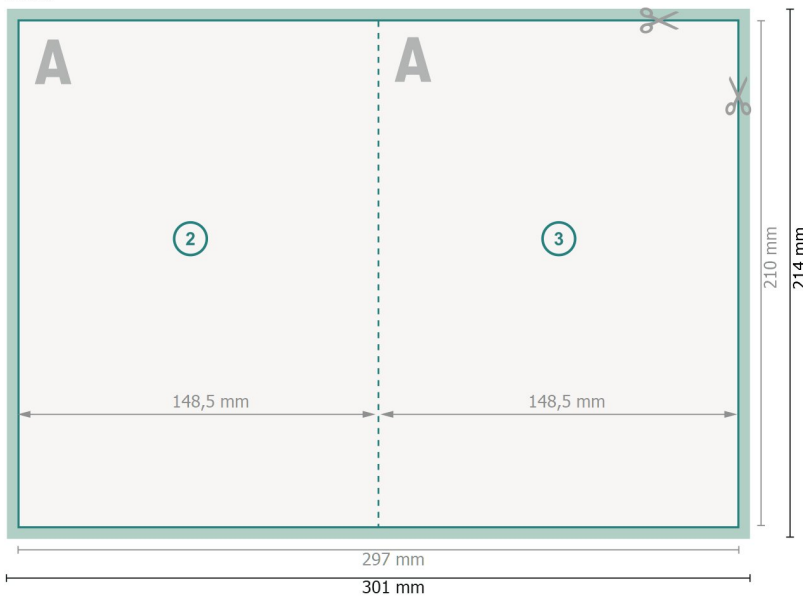

# Folded Cards Portrait with spot relief varnish, A5

1 fold

Outside

**Dataformat (incl. 2 mm bleed):**  
30,1 x 21,4 cm

**bleed:**  
2 mm

**Trimmed size:**  
29,7 x 21 cm

**Trimmed size (closed):**  
14,8 x 21 cm

**Safety margin:**  
4 mm

Maintaining space between the text/information and the edge of the trimmed format prevents undesirable cuts.

Inside

## Explanation of symbols

-  Bleed
-  Reading direction
-  Trimmed size
-  Data format
-  We will cut/perforate your product here
-  Creasing/Folding

## Please note:

Allow for trim allowance and safety margin according to instructions.

Arrange background graphics, images or graphics up to the edge of the data format.

Tolerances may occur during production due to cutting, punching and folding processes.