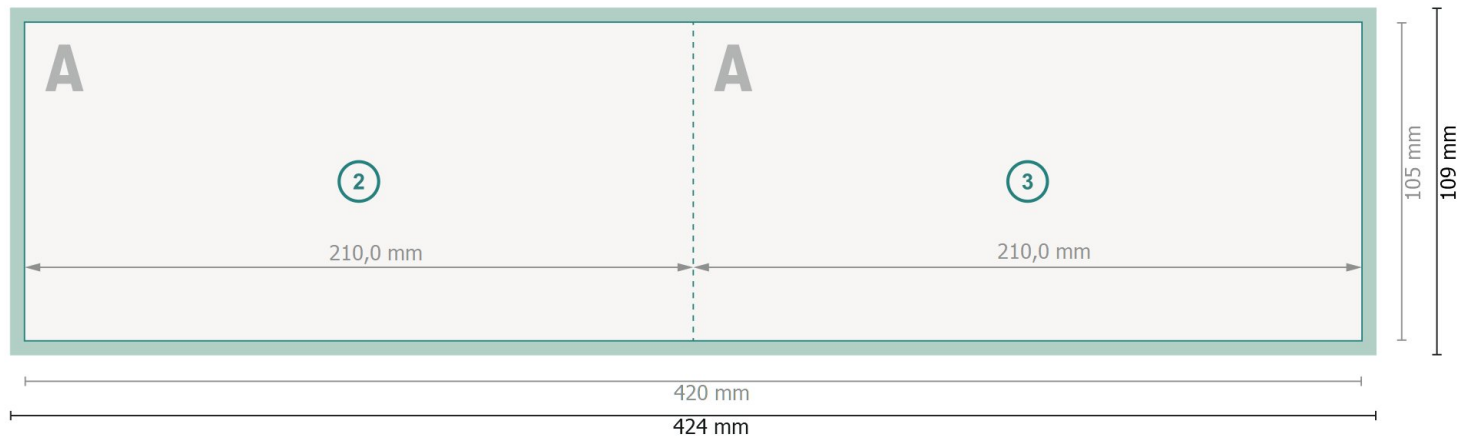

Folded Christmas cards with spot UV varnish, landscape, DL

1 fold

Outside

Dataformat (incl. 2 mm bleed):

42,4 x 10,9 cm

Trimmed size:

42 x 10,5 cm

bleed:

2 mm

Trimmed size (closed):

21 x 10,5 cm

Safety margin:

4 mm

Maintaining space between the text/information and the edge of the trimmed format prevents undesirable cuts.

Inside

Explanation of symbols

 Bleed

 Reading direction

 Trimmed size

 Data format

 We will cut/perforate your product here

 Creasing/Folding

Please note:

Allow for trim allowance and safety margin according to instructions.

Arrange background graphics, images or graphics up to the edge of the data format.

Tolerances may occur during production due to cutting, punching and folding processes.

Printing data: Instructions and templates can be found under the menu item *Printing data* at www.onlineprinters.ie