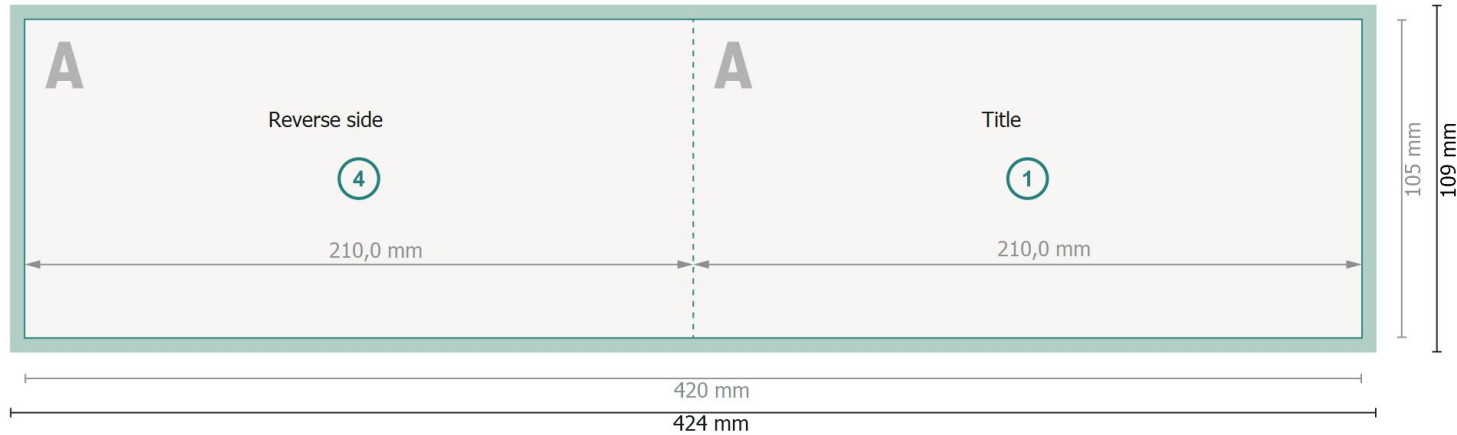

Folded Christmas cards with spot UV varnish, landscape, DL

1 fold

Outside

Dataformat (incl. 2 mm bleed):

42,4 x 10,9 cm

Trimmed size:

42 x 10,5 cm

bleed:

2 mm

Trimmed size (closed):

21 x 10,5 cm

Safety margin:

4 mm

Maintaining space between the text/information and the edge of the trimmed format prevents undesirable cuts.

Inside

Explanation of symbols

Arrange background graphics, images or graphics up to the edge of the data format.

Tolerances may occur during production due to cutting, punching and folding processes.

Printing data: Instructions and templates can be found under the menu item *Printing data* at www.onlineprinters.ie