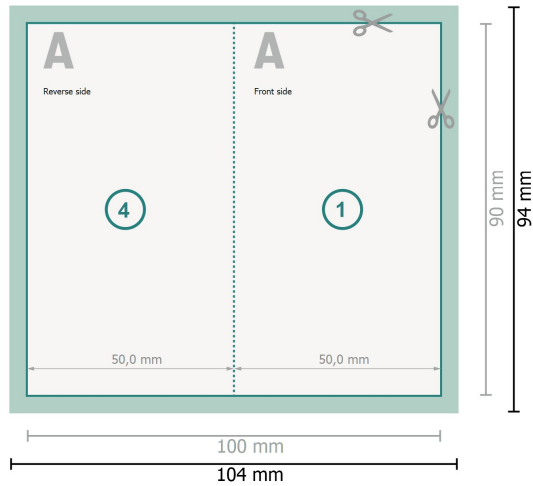

Folded Cards with spot relief varnish, Portrait, 5.0 x 9.0 cm

1 fold

Dataformat (incl. 2 mm bleed):

10,4 x 9,4 cm

bleed:

2 mm

Trimmed size:

10 x 9 cm

Trimmed size (closed):

5 x 9 cm

Safety margin:

4 mm

Maintaining space between the text/information and the edge of the trimmed format prevents undesirable cuts.

Explanation of symbols

 Bleed

 Reading direction

 Trimmed size

 Data format

 We will cut/perforate your product here

 Creasing/Folding

Please note:

Allow for trim allowance and safety margin according to instructions.

Arrange background graphics, images or graphics up to the edge of the data format.