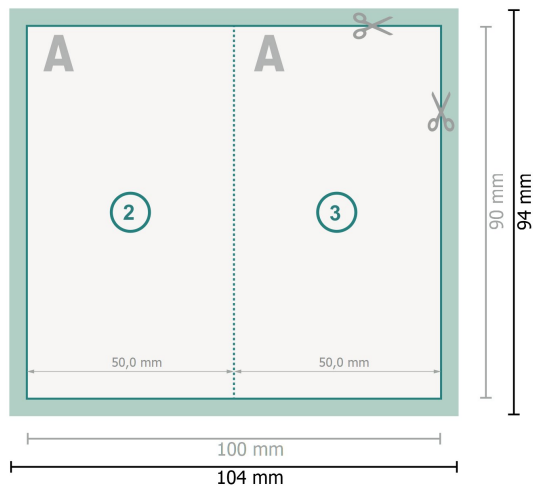

Folded Cards with spot relief varnish, Portrait, 5.0 x 9.0 cm

1 fold

Dataformat (incl. 2 mm bleed):

10,4 x 9,4 cm

bleed:

2 mm

Trimmed size:

10 x 9 cm

Trimmed size (closed):

5 x 9 cm

Safety margin:

4 mm

Maintaining space between the text/information and the edge of the trimmed format prevents undesirable cuts.

Explanation of symbols

 Bleed

 Reading direction

 Trimmed size

 Data format

 We will cut/perforate your product here

 Creasing/Folding

Please note:

Allow for trim allowance and safety margin according to instructions.

Arrange background graphics, images or graphics up to the edge of the data format.