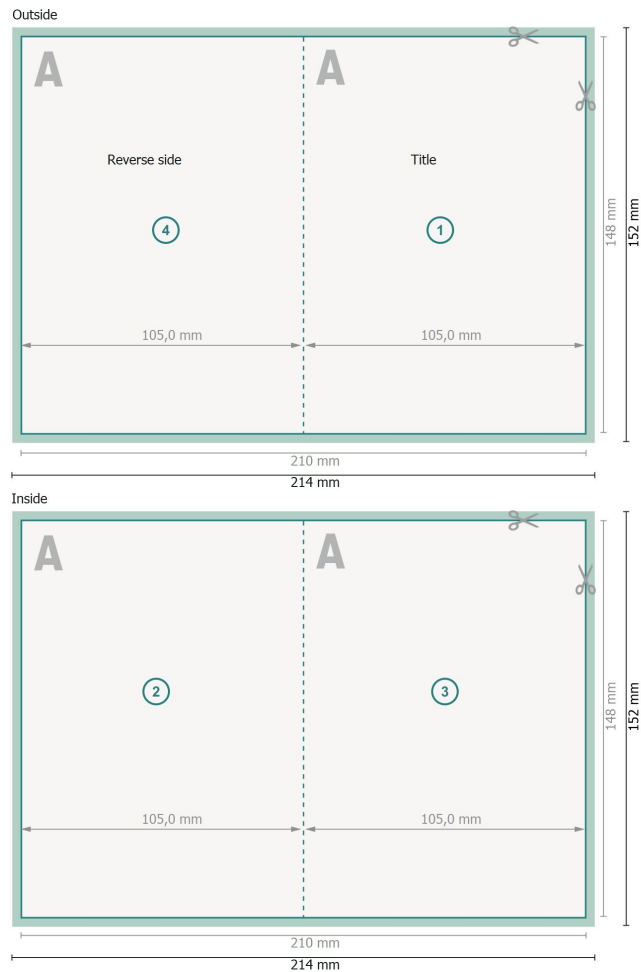

Folded Cards Portrait with spot hot foil stamping, A6

4 pages, 1 fold

Dataformat (incl. 2 mm bleed):

21,4 x 15,2 cm

bleed:

2 mm

Trimmed size:

21 x 14,8 cm

Trimmed size (closed):

10,5 x 14,8 cm

Safety margin:

4 mm

Maintaining space between the text/information and the edge of the trimmed format prevents undesirable cuts.

Explanation of symbols

 Bleed

 Reading direction

 Trimmed size

 Data format

 We will cut/perforate your product here

 Creasing/Folding

Please note:

Allow for trim allowance and safety margin according to instructions.

Arrange background graphics, images or graphics up to the edge of the data format.

Tolerances may occur during production due to cutting, punching and folding processes.

Printing data: Instructions and templates can be found under the menu item *Printing data* at www.onlineprinters.ie