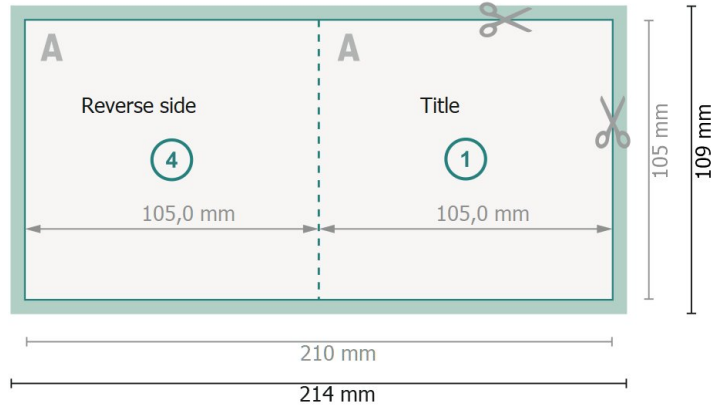

# Folded Cards with spot hot foil stamping, A6-Square

1 fold

Outside

Inside

**Dataformat (incl. 2 mm bleed):**

21,4 x 10,9 cm

**bleed:**

2 mm

**Trimmed size:**

21 x 10,5 cm

**Trimmed size (closed):**

10,5 x 10,5 cm

**Safety margin:**

4 mm

Maintaining space between the text/information and the edge of the trimmed format prevents undesirable cuts.

## Please note:

Allow for trim allowance and safety margin according to instructions.

Arrange background graphics, images or graphics up to the edge of the data format.

Tolerances may occur during production due to cutting, punching and folding processes.