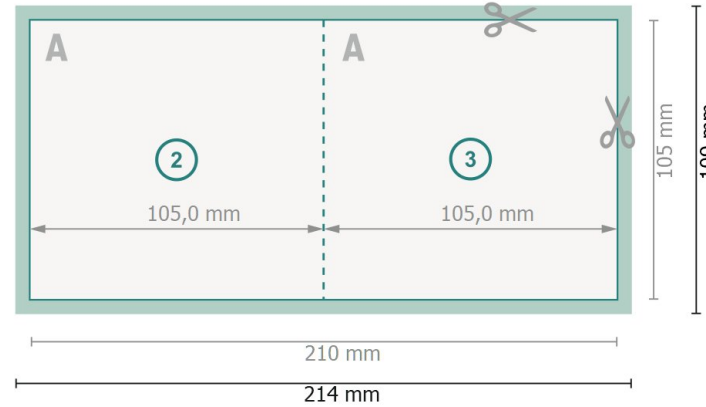

# Folded Cards with spot hot foil stamping, A6-Square

1 fold

Outside

Inside

**Dataformat (incl. 2 mm bleed):**

21,4 x 10,9 cm

**bleed:**

2 mm

**Trimmed size:**

21 x 10,5 cm

**Trimmed size (closed):**

10,5 x 10,5 cm

**Safety margin:**

4 mm

Maintaining space between the text/information and the edge of the trimmed format prevents undesirable cuts.

## Please note:

Allow for trim allowance and safety margin according to instructions.

Arrange background graphics, images or graphics up to the edge of the data format.

Tolerances may occur during production due to cutting, punching and folding processes.