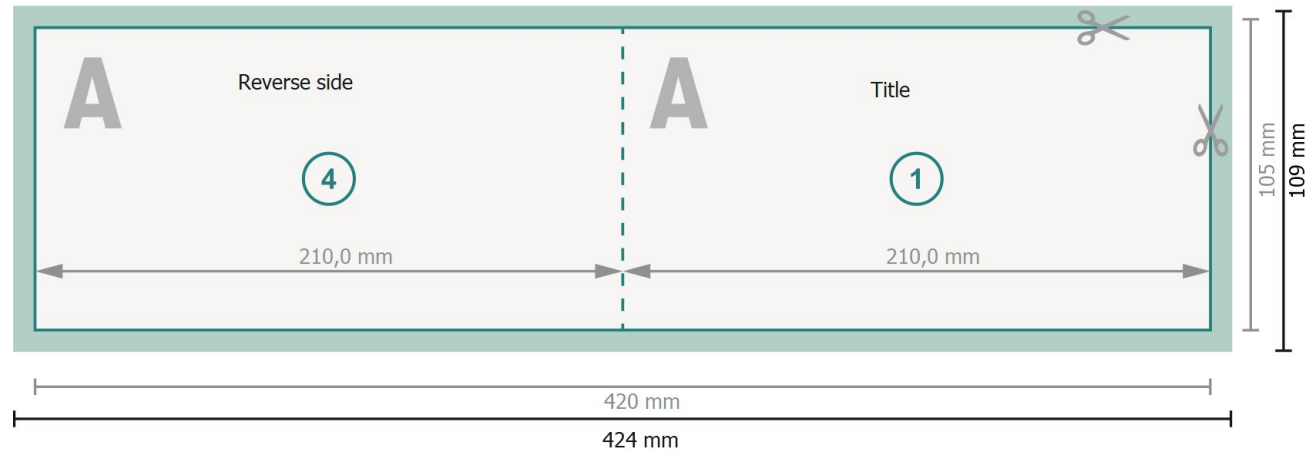

# Folded Cards Landscape with spot hot foil stamping, DL

1 fold

Outside

Inside

**Dataformat (incl. 2 mm bleed):**

42,4 x 10,9 cm

**bleed:**

2 mm

**Trimmed size:**

42 x 10,5 cm

**Trimmed size (closed):**

21 x 10,5 cm

**Safety margin:**

4 mm

Maintaining space between the text/information and the edge of the trimmed format prevents undesirable cuts.

**Explanation of symbols**

 Bleed

 Reading direction

 Trimmed size

 Data format

 We will cut/perforate your product here

 Creasing/Folding

**Please note:**

Allow for trim allowance and safety margin according to instructions.

Arrange background graphics, images or graphics up to the edge of the data format.

Tolerances may occur during production due to cutting, punching and folding processes.

Printing data: Instructions and templates can be found under the menu item *Printing data* at [www.onlineprinters.ie](http://www.onlineprinters.ie)