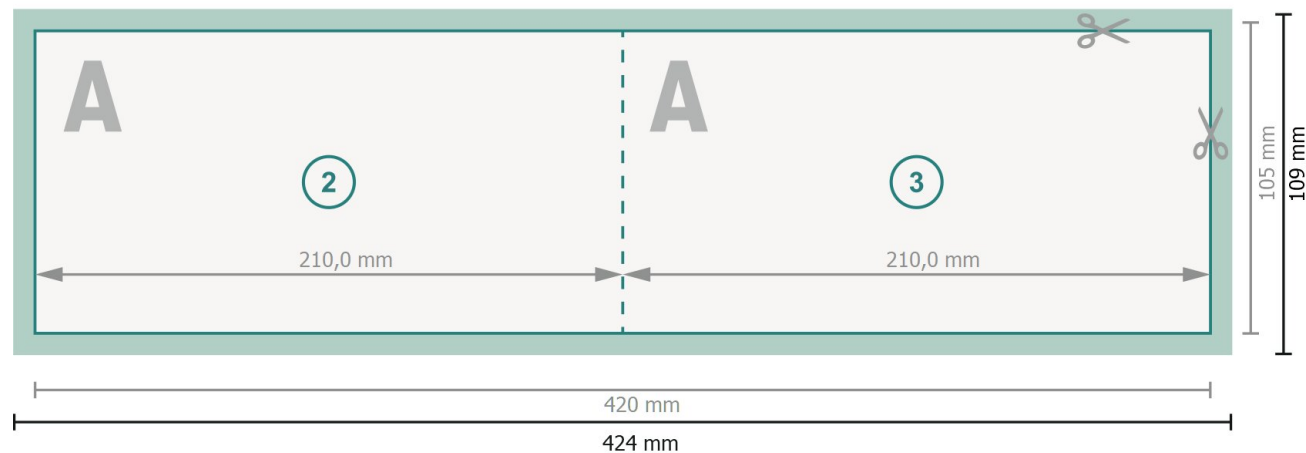

# Folded Cards Landscape with spot hot foil stamping, DL

1 fold

Outside

Inside

**Dataformat (incl. 2 mm bleed):**

42,4 x 10,9 cm

**bleed:**

2 mm

**Trimmed size:**

42 x 10,5 cm

**Trimmed size (closed):**

21 x 10,5 cm

**Safety margin:**

4 mm

Maintaining space between the text/information and the edge of the trimmed format prevents undesirable cuts.

**Explanation of symbols**

 Bleed

 Reading direction

 Trimmed size

 Data format

 We will cut/perforate your product here

 Creasing/Folding

**Please note:**

Allow for trim allowance and safety margin according to instructions.

Arrange background graphics, images or graphics up to the edge of the data format.

Tolerances may occur during production due to cutting, punching and folding processes.

Printing data: Instructions and templates can be found under the menu item *Printing data* at [www.onlineprinters.ie](http://www.onlineprinters.ie)