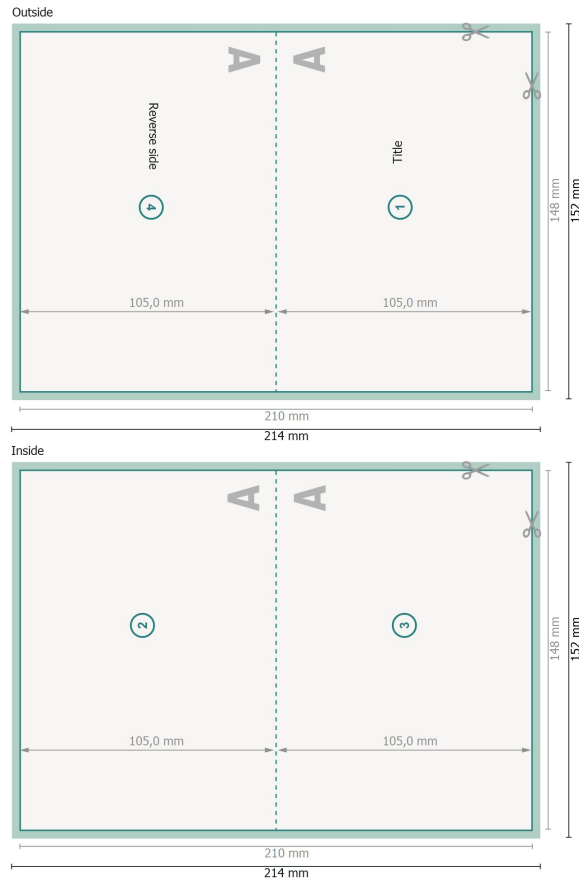

Folded Christmas cards with spot relief varnish, A6 landscape, long side creasing

1 fold

Dataformat (incl. 2 mm bleed):

21,4 x 15,2 cm

bleed:

2 mm

Trimmed size:

21 x 14,8 cm

Trimmed size (closed):

14,8 x 10,5 cm

Safety margin:

4 mm

Maintaining space between the text/information and the edge of the trimmed format prevents undesirable cuts.

Explanation of symbols

 Bleed

 Reading direction

 Trimmed size

 Data format

 We will cut/perforate your product here

 Creasing/Folding

Please note:

Allow for trim allowance and safety margin according to instructions.

Arrange background graphics, images or graphics up to the edge of the data format.