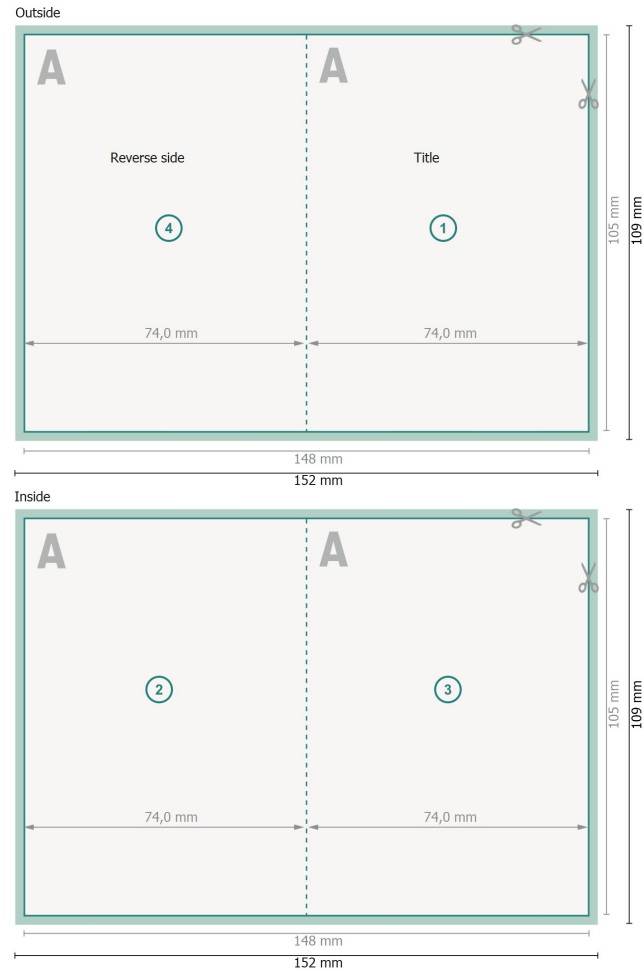

Folded Cards Portrait with spot UV varnish, A7

1 fold

Dataformat (incl. 2 mm bleed):

15,2 x 10,9 cm

bleed:

2 mm

Trimmed size:

14,8 x 10,5 cm

Trimmed size (closed):

7,4 x 10,5 cm

Safety margin:

4 mm

Maintaining space between the text/information and the edge of the trimmed format prevents undesirable cuts.

Explanation of symbols

 Bleed

 Reading direction

 Trimmed size

 Data format

 We will cut/perforate your product here

 Creasing/Folding

Please note:

Allow for trim allowance and safety margin according to instructions.

Arrange background graphics, images or graphics up to the edge of the data format.

Tolerances may occur during production due to cutting, punching and folding processes.

Printing data: Instructions and templates can be found under the menu item *Printing data* at www.onlineprinters.ie