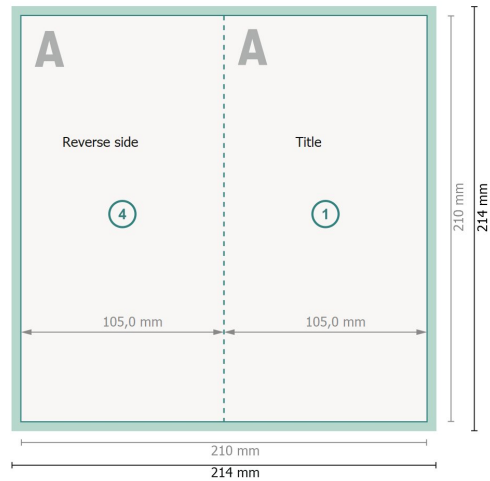

Folded Christmas cards with spot relief varnish, portrait, DL

4 pages, 1 fold

Outside

Inside

Dataformat (incl. 2 mm bleed):

21,4 x 21,4 cm

bleed:

2 mm

Trimmed size:

21 x 21 cm

Trimmed size (closed):

10,5 x 21 cm

Safety margin:

4 mm

Maintaining space between the text/information and the edge of the trimmed format prevents undesirable cuts.

Explanation of symbols

 Bleed

 Reading direction

 Trimmed size

 Data format

 We will cut/perforate your product here

 Creasing/Folding

Please note:

Allow for trim allowance and safety margin according to instructions.

Arrange background graphics, images or graphics up to the edge of the data format.

Tolerances may occur during production due to cutting, punching and folding processes.

Printing data: Instructions and templates can be found under the menu item *Printing data* at www.onlineprinters.ie