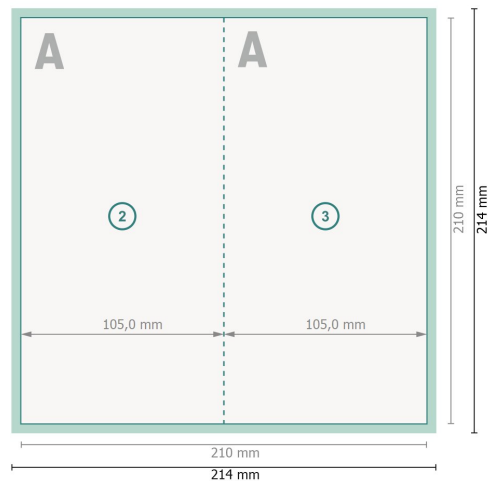

Folded Christmas cards with spot relief varnish, portrait, DL

4 pages, 1 fold

Outside

Inside

Dataformat (incl. 2 mm bleed):

21,4 x 21,4 cm

bleed:

2 mm

Trimmed size:

21 x 21 cm

Trimmed size (closed):

10,5 x 21 cm

Safety margin:

4 mm

Maintaining space between the text/information and the edge of the trimmed format prevents undesirable cuts.

Explanation of symbols

 Bleed

 Reading direction

 Trimmed size

 Data format

 We will cut/perforate your product here

 Creasing/Folding

Please note:

Allow for trim allowance and safety margin according to instructions.

Arrange background graphics, images or graphics up to the edge of the data format.

Tolerances may occur during production due to cutting, punching and folding processes.

Printing data: Instructions and templates can be found under the menu item *Printing data* at www.onlineprinters.ie