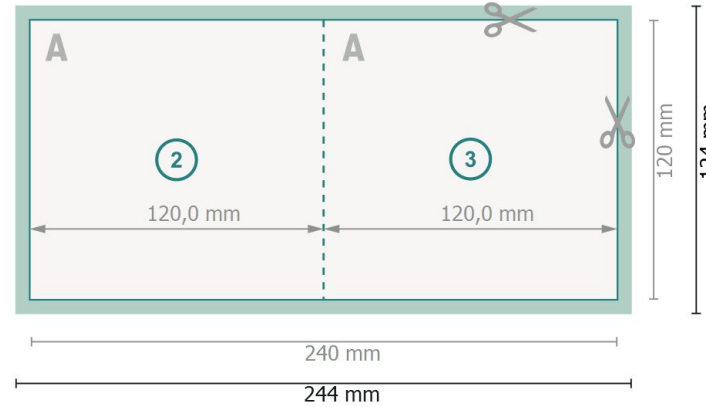

# Folded Cards Portrait with spot UV varnish, CD-Format

1 fold

Outside

Inside

**Dataformat (incl. 2 mm bleed):**

24,4 x 12,4 cm

**bleed:**

2 mm

**Trimmed size:**

24 x 12 cm

**Trimmed size (closed):**

12 x 12 cm

**Safety margin:**

4 mm

Maintaining space between the text/information and the edge of the trimmed format prevents undesirable cuts.

## Please note:

Allow for trim allowance and safety margin according to instructions.

Arrange background graphics, images or graphics up to the edge of the data format.

Tolerances may occur during production due to cutting, punching and folding processes.