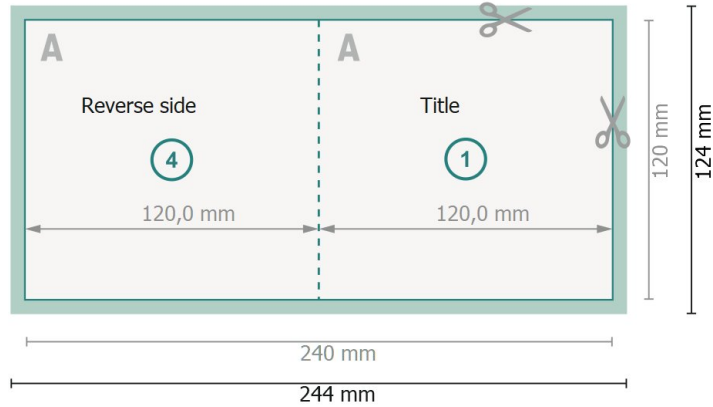

# Folded Cards Portrait with spot UV varnish, CD-Format

1 fold

Outside

Inside

**Dataformat (incl. 2 mm bleed):**

24,4 x 12,4 cm

**bleed:**

2 mm

**Trimmed size:**

24 x 12 cm

**Trimmed size (closed):**

12 x 12 cm

**Safety margin:**

4 mm

Maintaining space between the text/information and the edge of the trimmed format prevents undesirable cuts.

## Please note:

Allow for trim allowance and safety margin according to instructions.

Arrange background graphics, images or graphics up to the edge of the data format.

Tolerances may occur during production due to cutting, punching and folding processes.