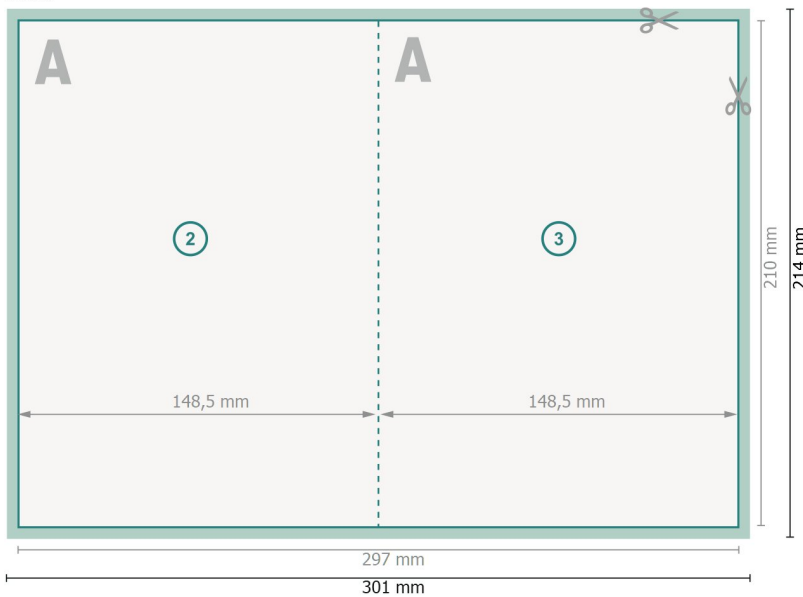

# Folded Cards Portrait with spot UV varnish, A5

1 fold

Outside

**Dataformat (incl. 2 mm bleed):**  
30,1 x 21,4 cm

**bleed:**  
2 mm

**Trimmed size:**  
29,7 x 21 cm

**Trimmed size (closed):**  
14,8 x 21 cm

**Safety margin:**  
4 mm

Maintaining space between the text/information and the edge of the trimmed format prevents undesirable cuts.

Inside

## Explanation of symbols

-  Bleed
-  Reading direction
-  Trimmed size
-  Data format
-  We will cut/perforate your product here
-  Creasing/Folding

## Please note:

Allow for trim allowance and safety margin according to instructions.

Arrange background graphics, images or graphics up to the edge of the data format.

Tolerances may occur during production due to cutting, punching and folding processes.