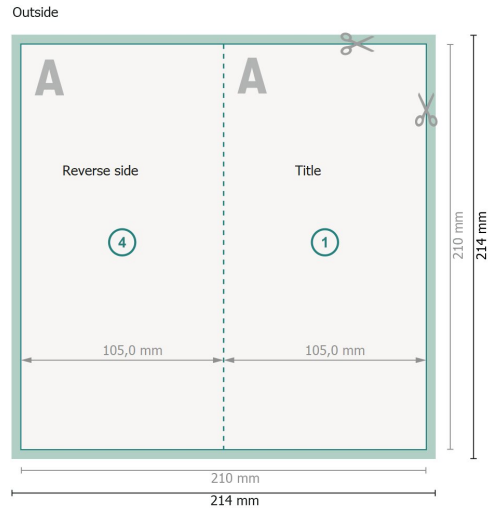

Folded Cards Portrait with spot hot foil stamping, DL

4 pages, 1 fold

Dataformat (incl. 2 mm bleed):

21,4 x 21,4 cm

bleed:

2 mm

Trimmed size:

21 x 21 cm

Trimmed size (closed):

10,5 x 21 cm

Safety margin:

4 mm

Maintaining space between the text/information and the edge of the trimmed format prevents undesirable cuts.

Explanation of symbols

 Bleed

 Reading direction

 Trimmed size

 Data format

 We will cut/perforate your product here

 Creasing/Folding

Please note:

Allow for trim allowance and safety margin according to instructions.

Arrange background graphics, images or graphics up to the edge of the data format.