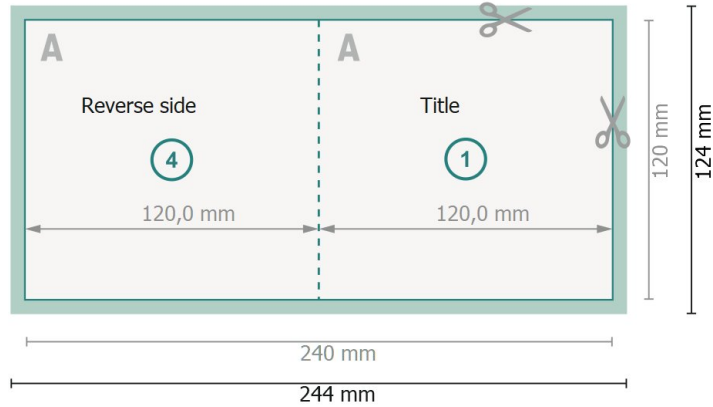

Folded Cards Portrait with spot hot foil stamping, CD-Format

1 fold

Outside

Inside

Dataformat (incl. 2 mm bleed):

24,4 x 12,4 cm

bleed:

2 mm

Trimmed size:

24 x 12 cm

Trimmed size (closed):

12 x 12 cm

Safety margin:

4 mm

Maintaining space between the text/information and the edge of the trimmed format prevents undesirable cuts.

Please note:

Allow for trim allowance and safety margin according to instructions.

Arrange background graphics, images or graphics up to the edge of the data format.

Tolerances may occur during production due to cutting, punching and folding processes.