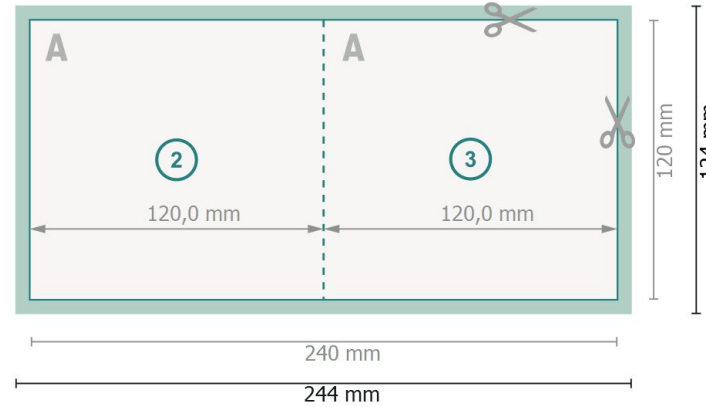

Folded Cards Portrait with spot hot foil stamping, CD-Format

1 fold

Outside

Inside

Dataformat (incl. 2 mm bleed):

24,4 x 12,4 cm

bleed:

2 mm

Trimmed size:

24 x 12 cm

Trimmed size (closed):

12 x 12 cm

Safety margin:

4 mm

Maintaining space between the text/information and the edge of the trimmed format prevents undesirable cuts.

Please note:

Allow for trim allowance and safety margin according to instructions.

Arrange background graphics, images or graphics up to the edge of the data format.

Tolerances may occur during production due to cutting, punching and folding processes.