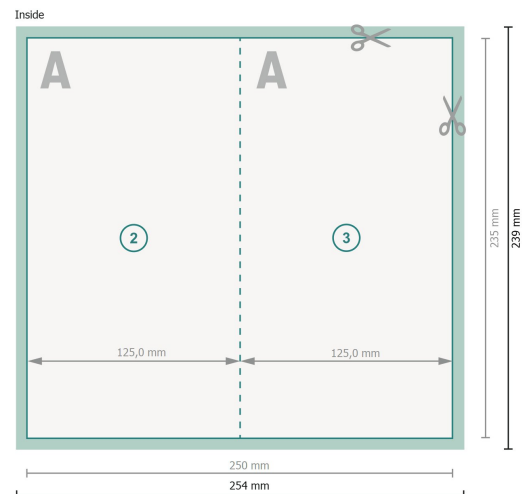

Folded Cards Portrait with spot relief varnish, Maxi

1 fold

Dataformat (incl. 2 mm bleed):

25,4 x 23,9 cm

bleed:

2 mm

Trimmed size:

25 x 23,5 cm

Trimmed size (closed):

12,5 x 23,5 cm

Safety margin:

4 mm

Maintaining space between the text/information and the edge of the trimmed format prevents undesirable cuts.

Explanation of symbols

 Bleed

 Reading direction

 Trimmed size

 Data format

 We will cut/perforate your product here

 Creasing/Folding

Please note:

Allow for trim allowance and safety margin according to instructions.

Arrange background graphics, images or graphics up to the edge of the data format.