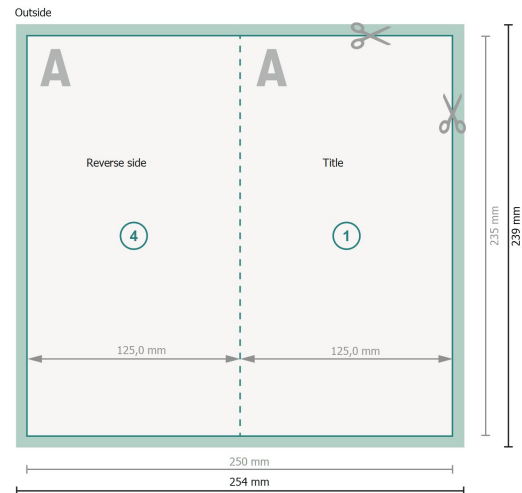

Folded Cards Portrait with spot relief varnish, Maxi

1 fold

Dataformat (incl. 2 mm bleed):

25,4 x 23,9 cm

bleed:

2 mm

Trimmed size:

25 x 23,5 cm

Trimmed size (closed):

12,5 x 23,5 cm

Safety margin:

4 mm

Maintaining space between the text/information and the edge of the trimmed format prevents undesirable cuts.

Explanation of symbols

 Bleed

 Reading direction

 Trimmed size

 Data format

 We will cut/perforate your product here

 Creasing/Folding

Please note:

Allow for trim allowance and safety margin according to instructions.

Arrange background graphics, images or graphics up to the edge of the data format.