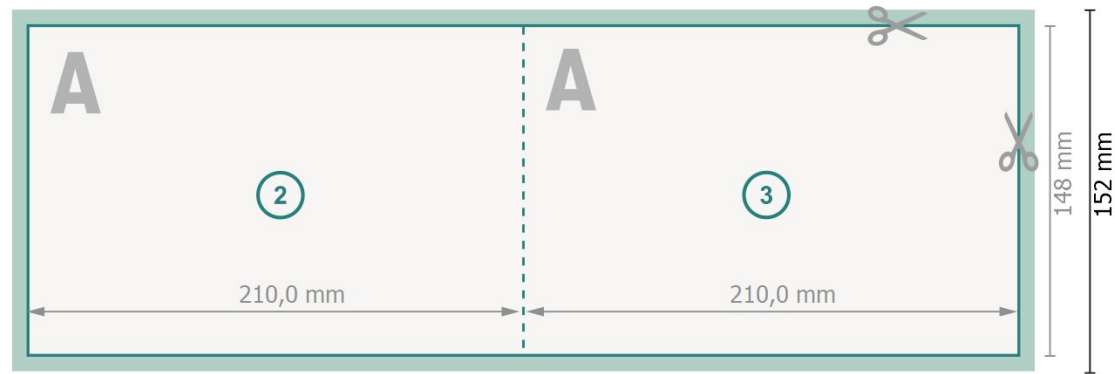

Folded Cards Landscape with spot hot foil stamping, A5

1 fold

Outside

Inside

Dataformat (incl. 2 mm bleed):

42,4 x 15,2 cm

bleed:

2 mm

Trimmed size:

42 x 14,8 cm

Trimmed size (closed):

21 x 14,8 cm

Safety margin:

4 mm

Maintaining space between the text/information and the edge of the trimmed format prevents undesirable cuts.

Explanation of symbols

Arrange background graphics, images or graphics up to the edge of the data format.

Tolerances may occur during production due to cutting, punching and folding processes.

Printing data: Instructions and templates can be found under the menu item *Printing data* at www.onlineprinters.ie