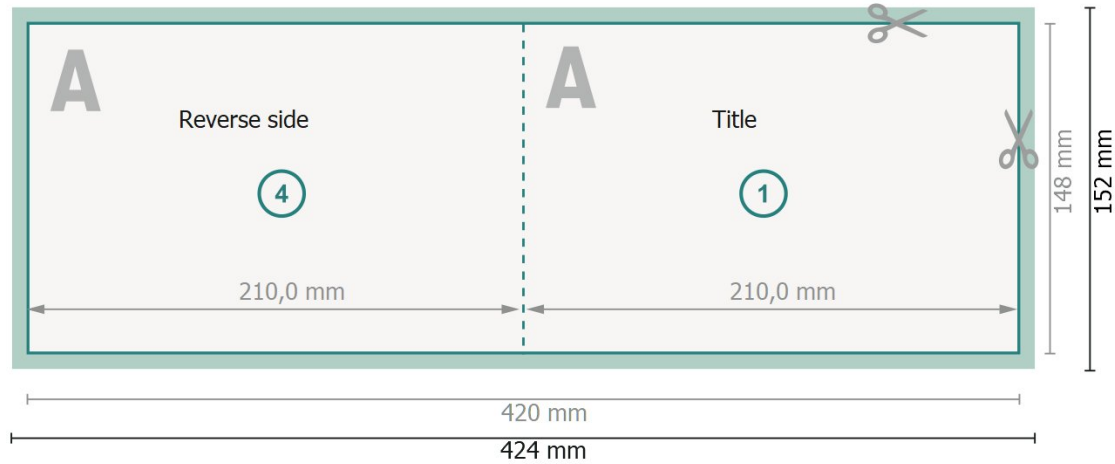

Folded Cards Landscape with spot hot foil stamping, A5

1 fold

Outside

Inside

Dataformat (incl. 2 mm bleed):

42,4 x 15,2 cm

bleed:

2 mm

Trimmed size:

42 x 14,8 cm

Trimmed size (closed):

21 x 14,8 cm

Safety margin:

4 mm

Maintaining space between the text/information and the edge of the trimmed format prevents undesirable cuts.

Explanation of symbols

Arrange background graphics, images or graphics up to the edge of the data format.

Tolerances may occur during production due to cutting, punching and folding processes.

Printing data: Instructions and templates can be found under the menu item *Printing data* at www.onlineprinters.ie